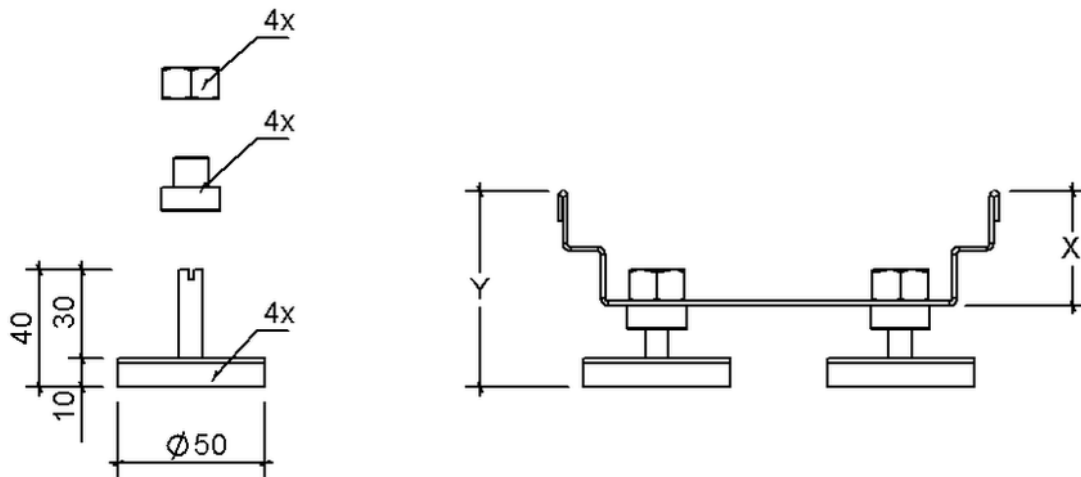

# Technical drawing SitaDrain® height adjustment set 1

X in mm	Y in mm 	Y in mm 
30	50 - 70 mm	60 - 70 mm
40	60 - 80 mm	60 - 80 mm
50	70 - 90 mm	70 - 90 mm

SitaDrain® height adjustment set 1, made of Rust-proof stainless steel