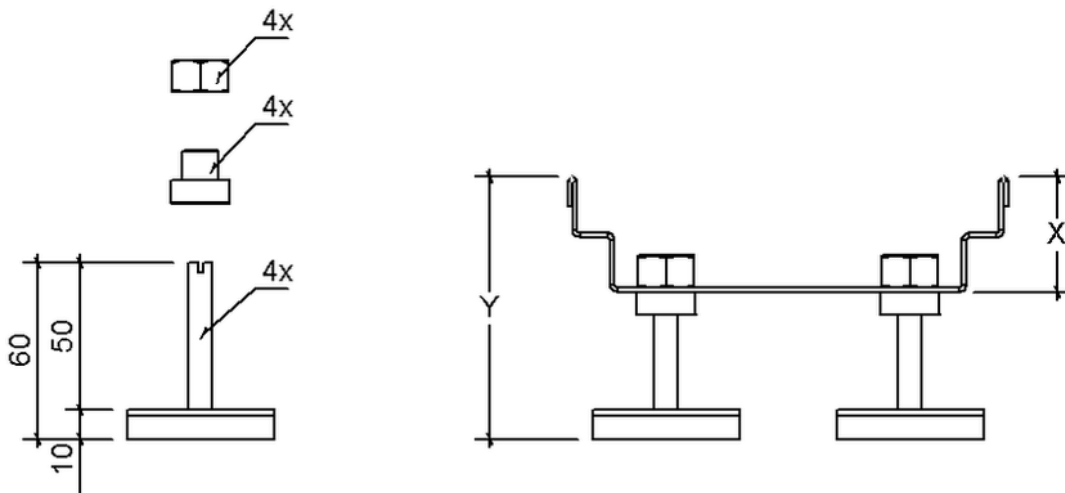

Technical drawing

SitaDrain® height adjustment set 2

X in mm	Y in mm 	Y in mm 
30	65 - 90 mm	80 - 90 mm
40	65 - 100 mm	80 - 100 mm
50	70 - 110 mm	80 - 110 mm

SitaDrain® height adjustment set 2, made of Rust-proof stainless steel