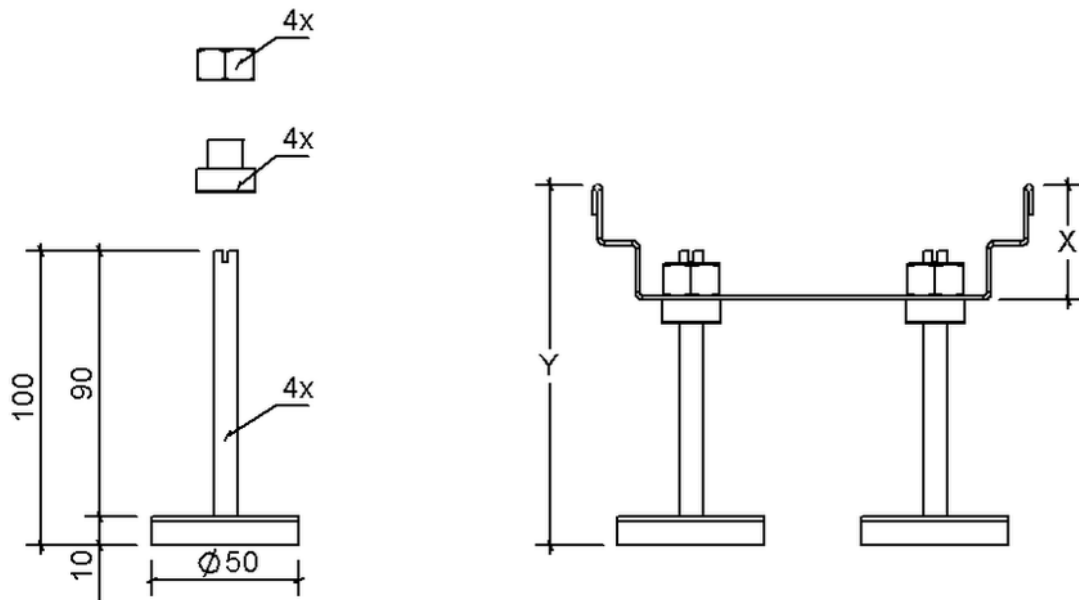

# Technical drawing SitaDrain® height adjustment set 3

X in mm	Y in mm 	Y in mm 
30	105 - 130 mm	120 - 130 mm
50	105 - 140 mm	120 - 140 mm
40	105 - 150 mm	120 - 150 mm

SitaDrain® height adjustment set 3, made of Rust-proof stainless steel