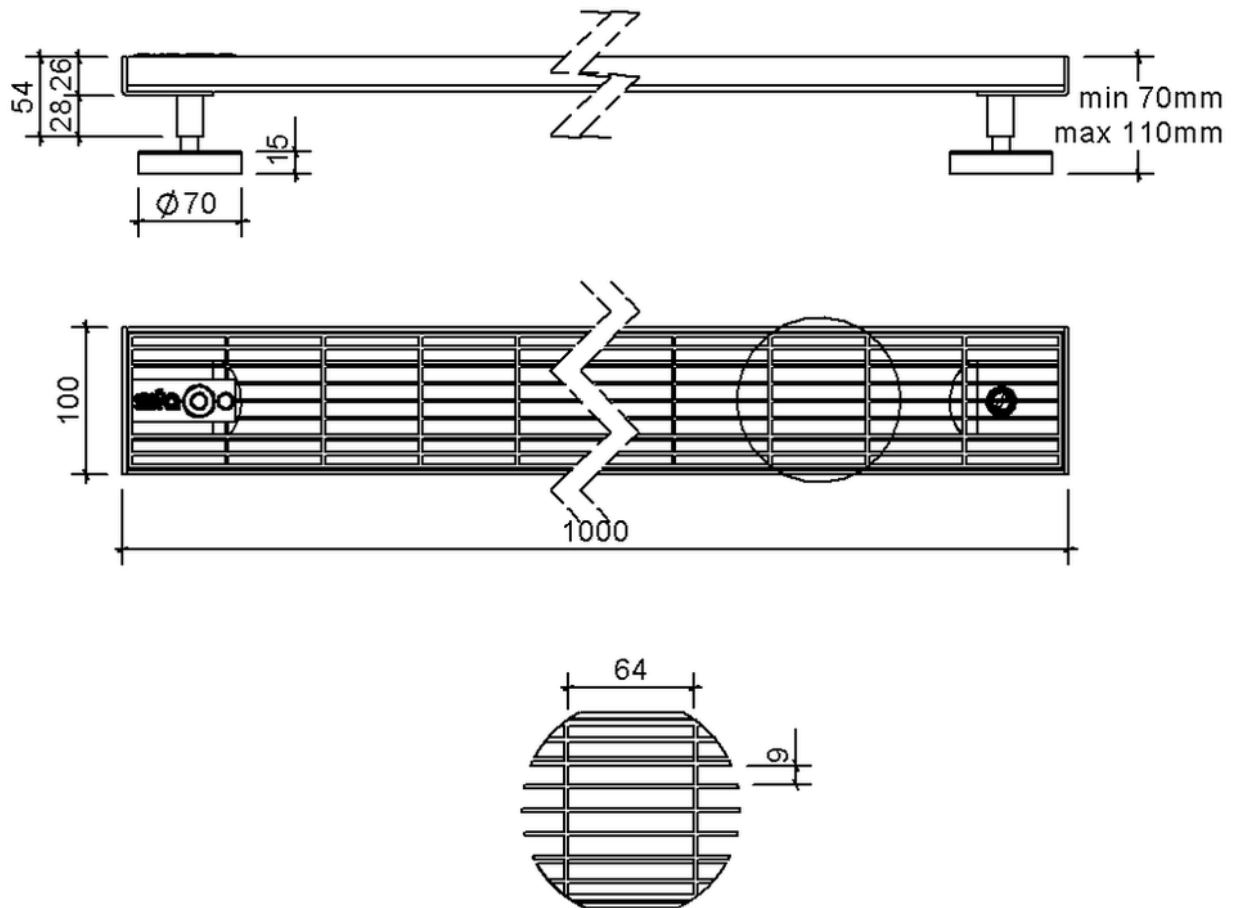

# Technical drawing Sita**Drain**® Klassik 100

SitaDrain® Klassik 100, 1000 x 100 x 25 mm, made of Rust-proof stainless steel

Mesh cover

Article number

251010

Changes possible due to technical development, subject to mistakes and printing errors.