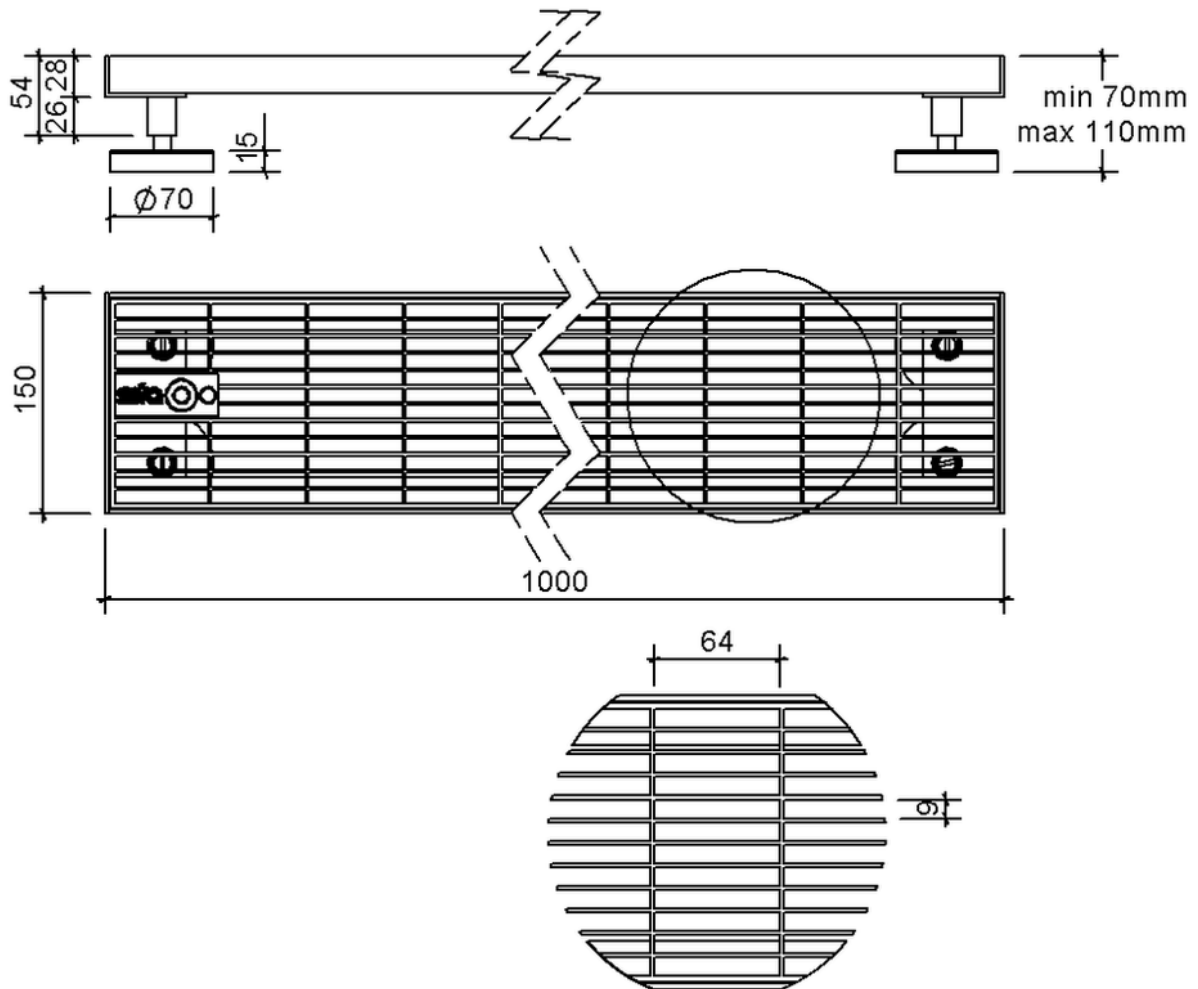

Technical drawing Sita**Drain**® Klassik 150

SitaDrain® Klassik 150, 1000 x 150 x 25 mm, made of Rust-proof stainless steel

Mesh cover

Article number

251500

Changes possible due to technical development, subject to mistakes and printing errors.