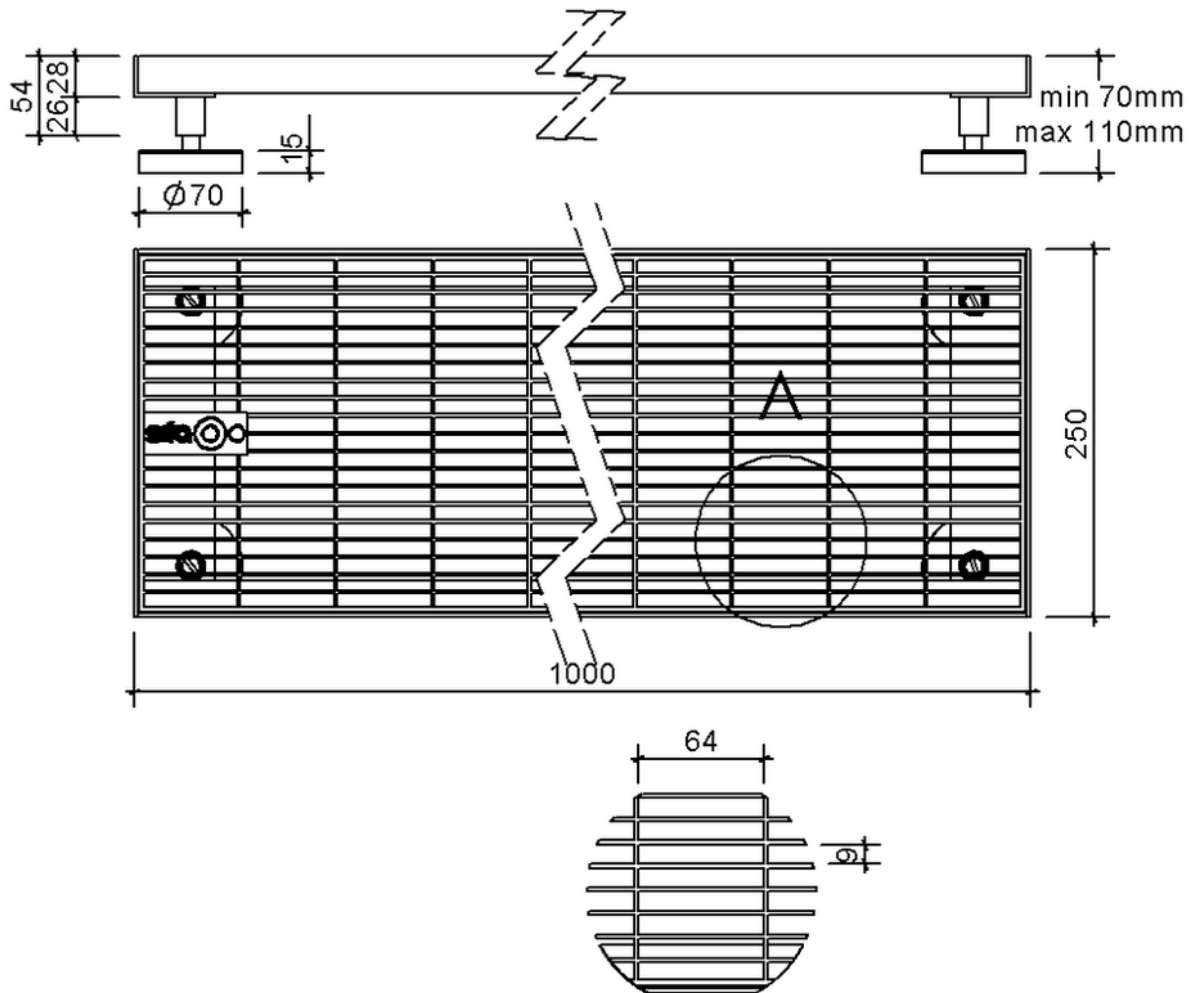

Technical drawing Sita**Drain**® Klassik 250

SitaDrain® Klassik 250, 1000 x 250 x 25 mm, made of Rust-proof stainless steel

Mesh cover

Article number

252500

Changes possible due to technical development, subject to mistakes and printing errors.