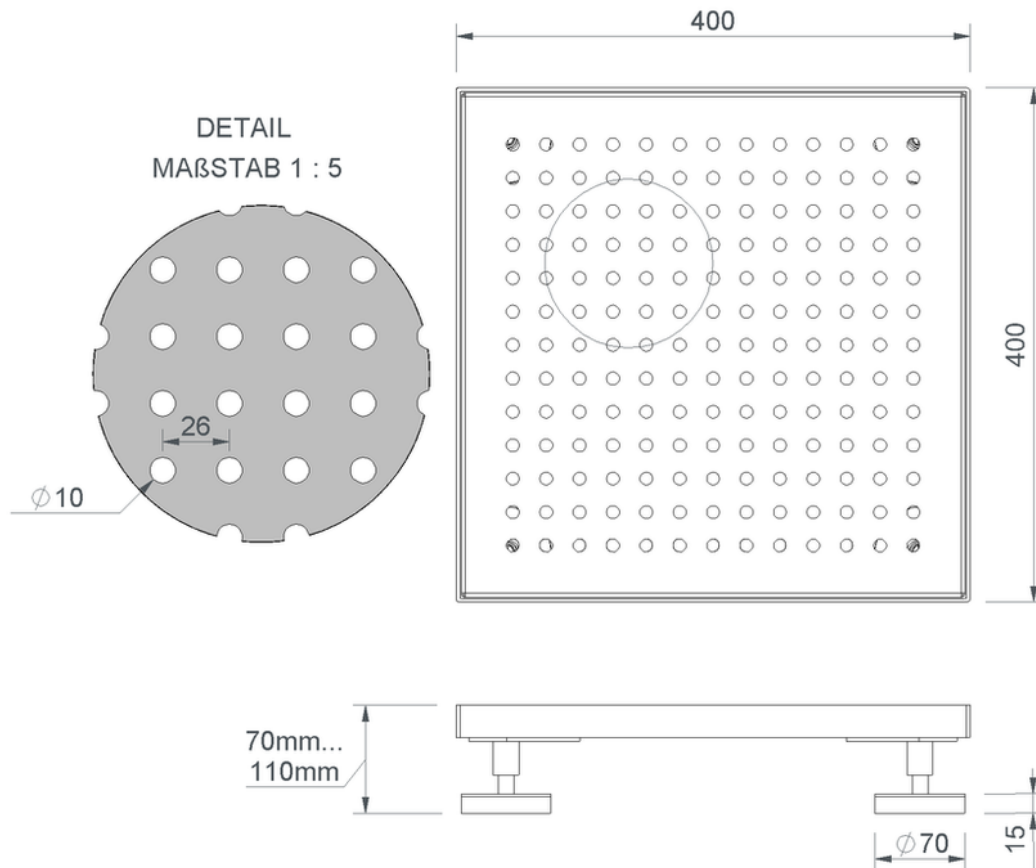

# Technical drawing Sita**Drain**<sup>®</sup> Terra

SitaDrain<sup>®</sup> Terra, 400 x 400 x 25 mm, made of Rust-proof stainless steel

circular design grating

Article number

25404011

Changes possible due to technical development, subject to mistakes and printing errors.