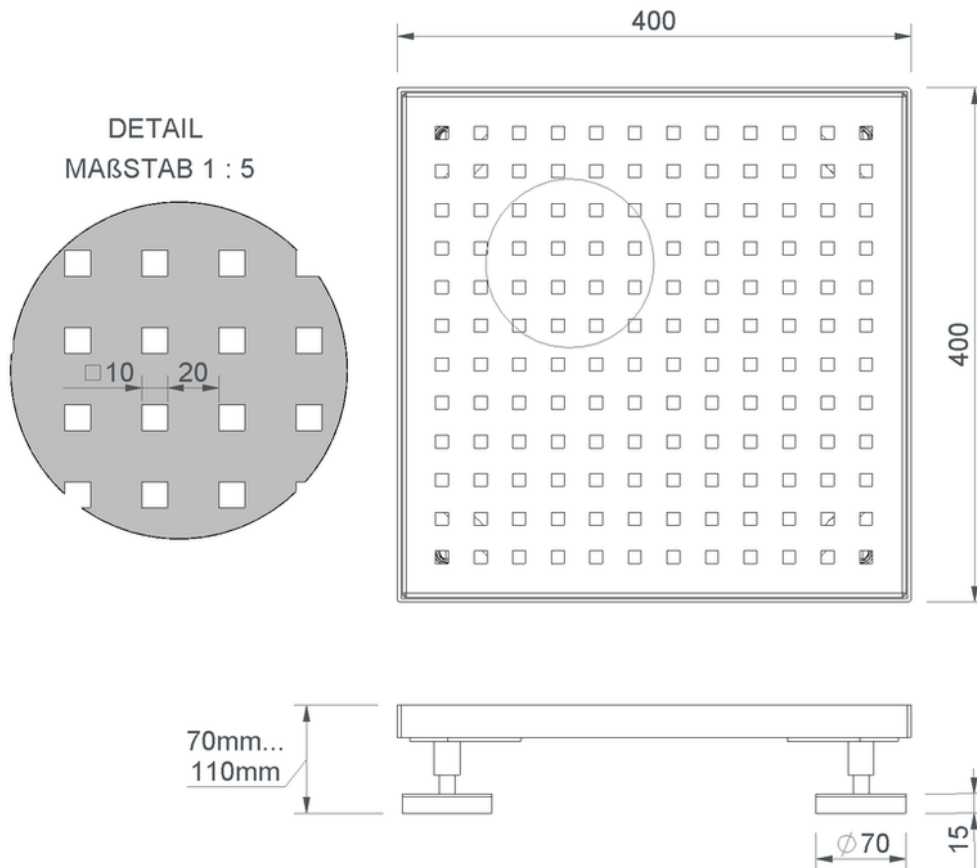

Technical drawing Sita**Drain**[®] Terra

SitaDrain[®] Terra, 400 x 400 x 25 mm, made of Rust-proof stainless steel
square design grating

Article number
25404012

Changes possible due to technical development, subject to mistakes and printing errors.