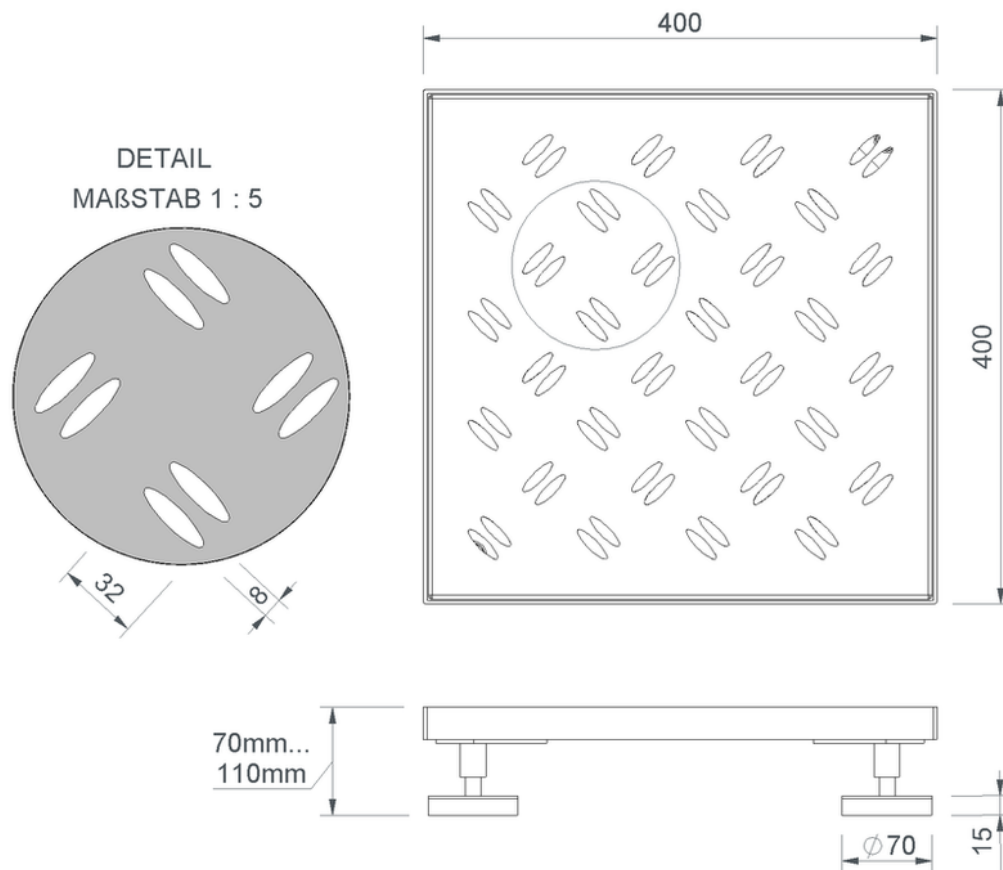

Technical drawing Sita**Drain**[®] Terra

SitaDrain[®] Terra, 400 x 400 x 25 mm, made of Rust-proof stainless steel
elliptical design grating

Article number
25404013

Changes possible due to technical development, subject to mistakes and printing errors.