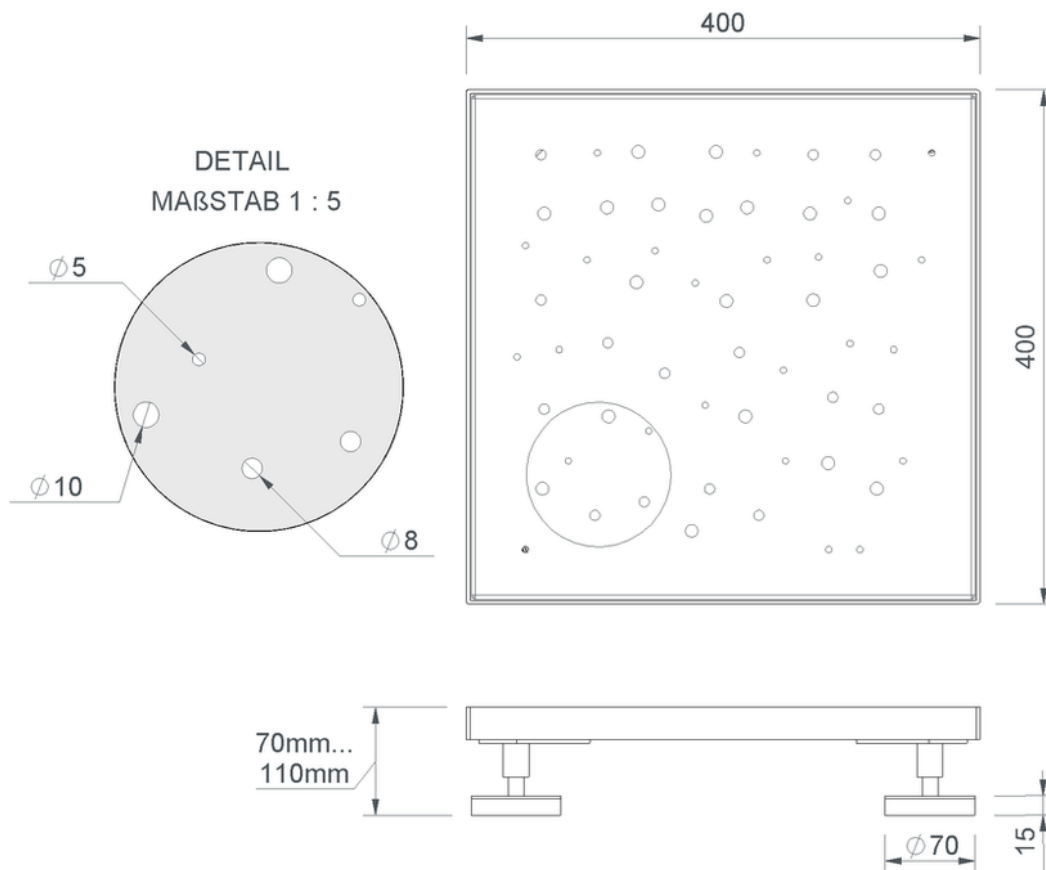

# Technical drawing Sita**Drain**<sup>®</sup> Terra

SitaDrain<sup>®</sup> Terra, 400 x 400 x 25 mm, made of Rust-proof stainless steel

bubble design grating

Article number

25404014

Changes possible due to technical development, subject to mistakes and printing errors.