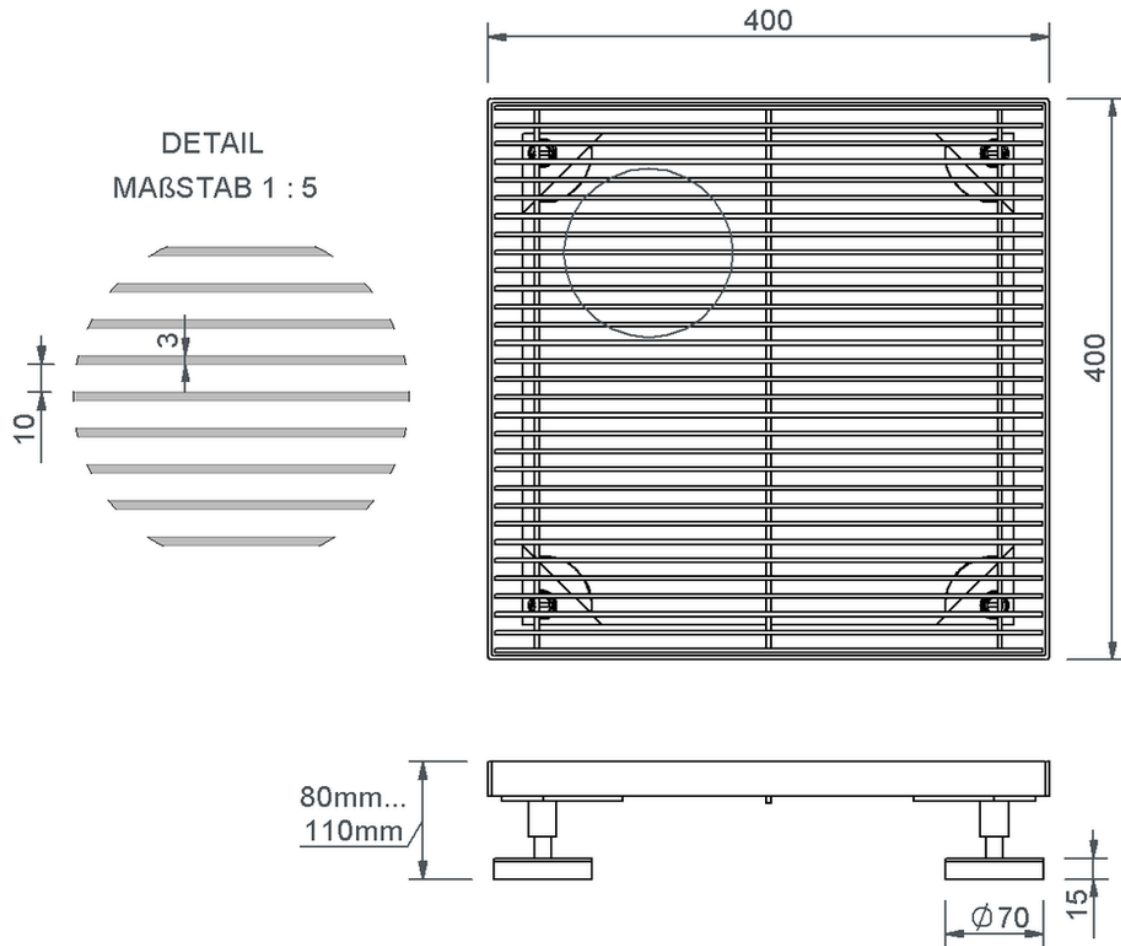

Technical drawing SitaDrain® Terra

SitaDrain® Terra, 400 x 400 x 25 mm, made of Rust-proof stainless steel

longitudinal bar grating

Article number

25404015

Changes possible due to technical development, subject to mistakes and printing errors.