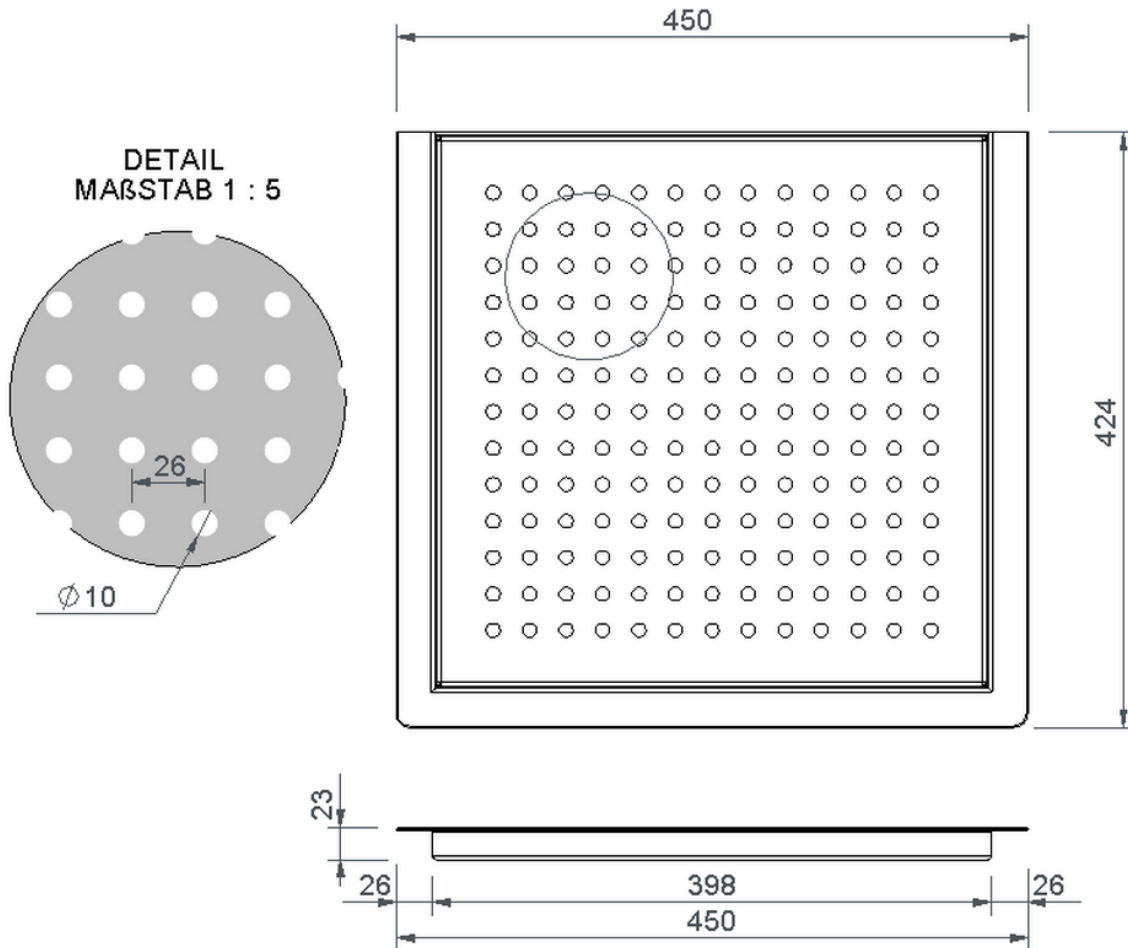

Technical drawing Sita**Drain**[®] profile frame

SitaDrain[®] profile frame, 450 x 425 x 23 mm, made of Rust-proof stainless steel
circular design grating

Article number
25404030

Changes possible due to technical development, subject to mistakes and printing errors.