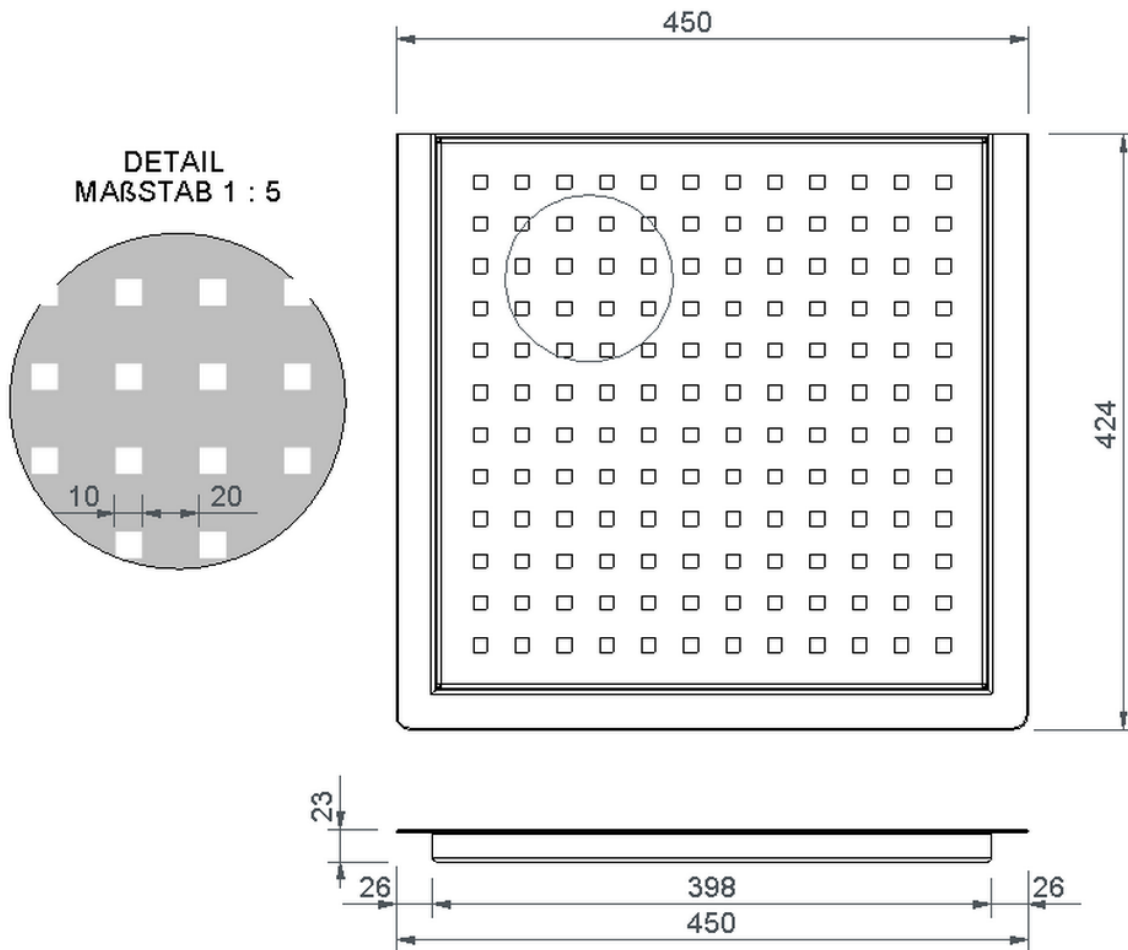

Technical drawing Sita**Drain**[®] profile frame

SitaDrain[®] profile frame, 450 x 425 x 23 mm, made of Rust-proof stainless steel
square design grating

Article number
25404031

Changes possible due to technical development, subject to mistakes and printing errors.