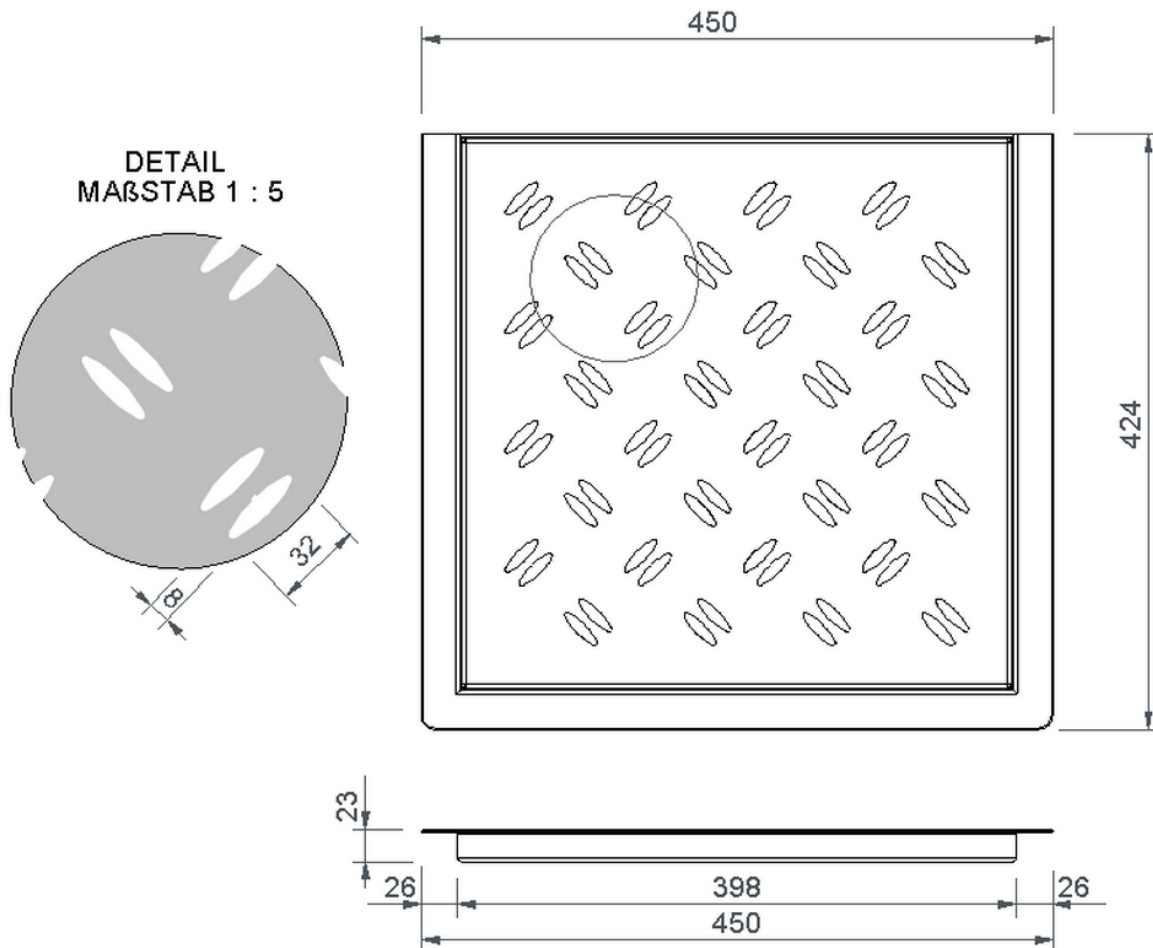

Technical drawing SitaDrain® profile frame

SitaDrain® profile frame, 450 x 425 x 23 mm, made of Rust-proof stainless steel
elliptical design grating

Article number
25404032

Changes possible due to technical development, subject to mistakes and printing errors.