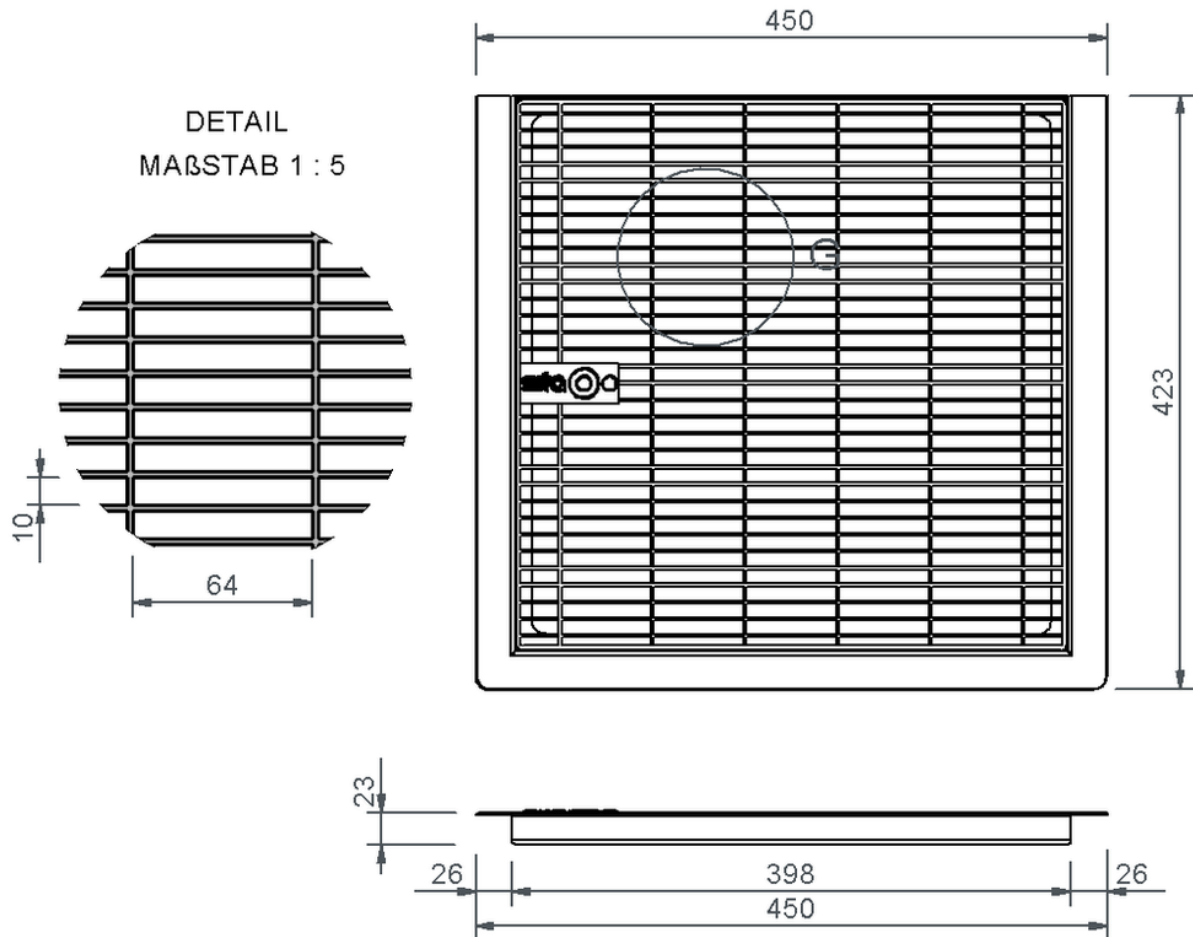

Technical drawing SitaDrain[®] profile frame

SitaDrain[®] profile frame, 450 x 425 x 23 mm, made of Rust-proof stainless steel
grating

Article number
25404034

Changes possible due to technical development, subject to mistakes and printing errors.