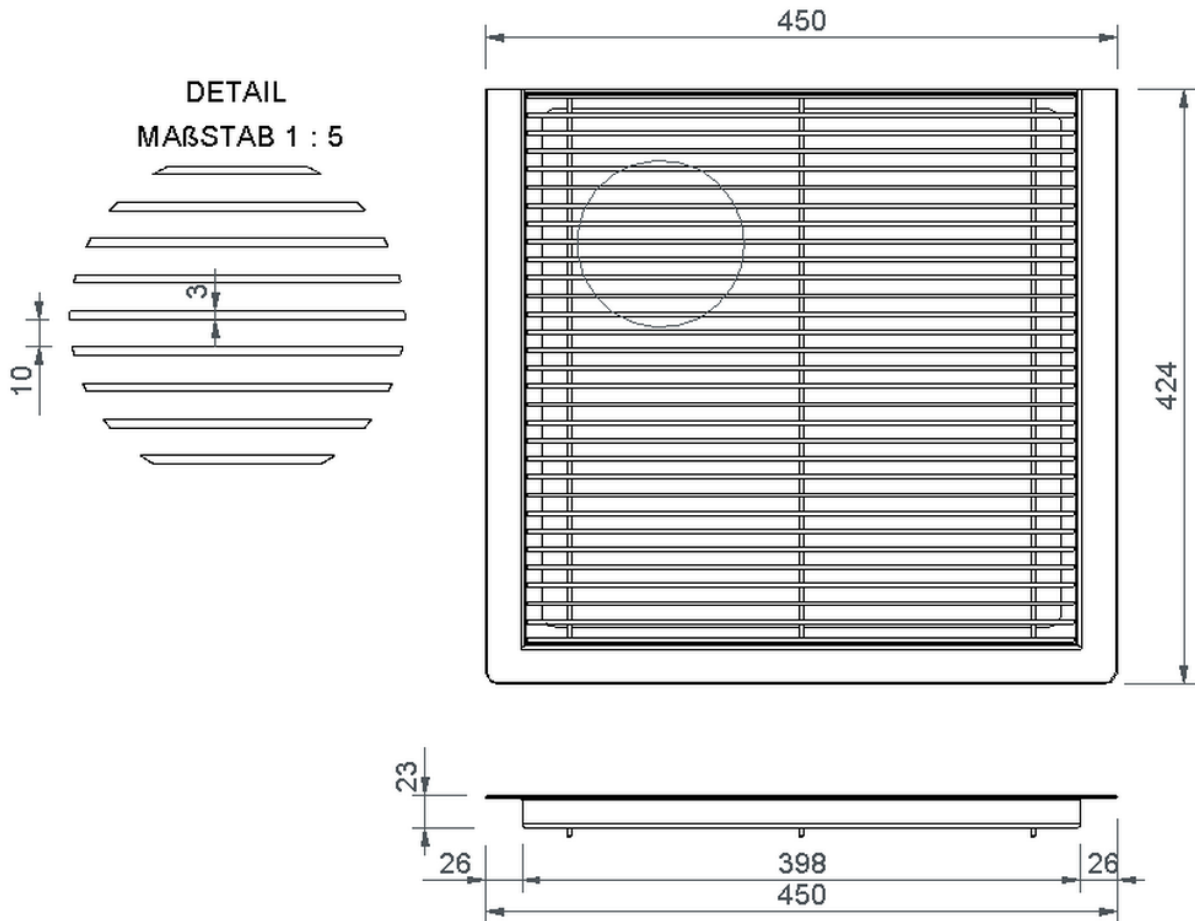

Technical drawing Sita**Drain**[®] profile frame

SitaDrain[®] profile frame, 450 x 425 x 23 mm, made of Rust-proof stainless steel

longitudinal bar grating

Article number

25404035

Changes possible due to technical development, subject to mistakes and printing errors.