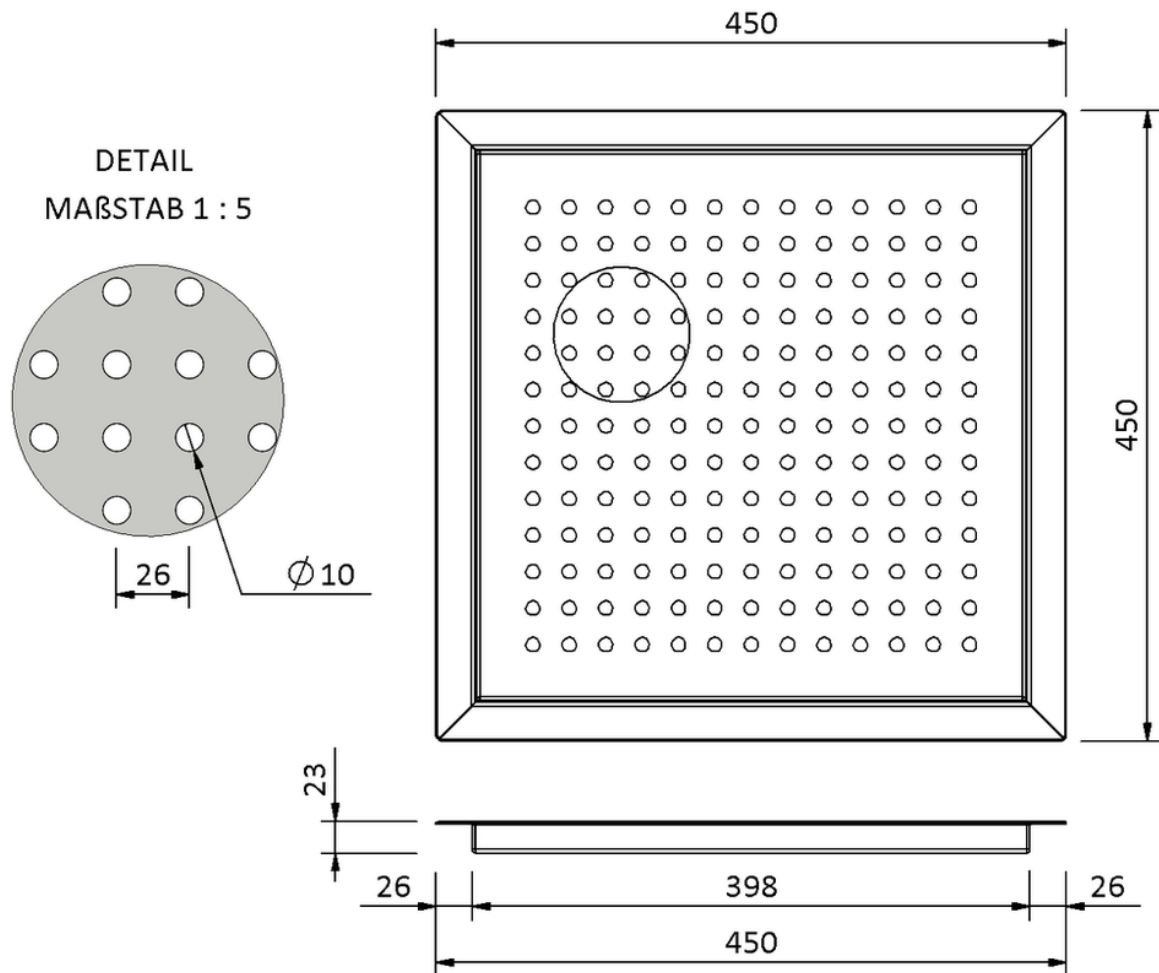

Technical drawing Sita**Drain**[®] area frame

SitaDrain[®] area frame, 450 x 450 x 23 mm, made of Rust-proof stainless steel
circular design grating

Article number
25404040

Changes possible due to technical development, subject to mistakes and printing errors.