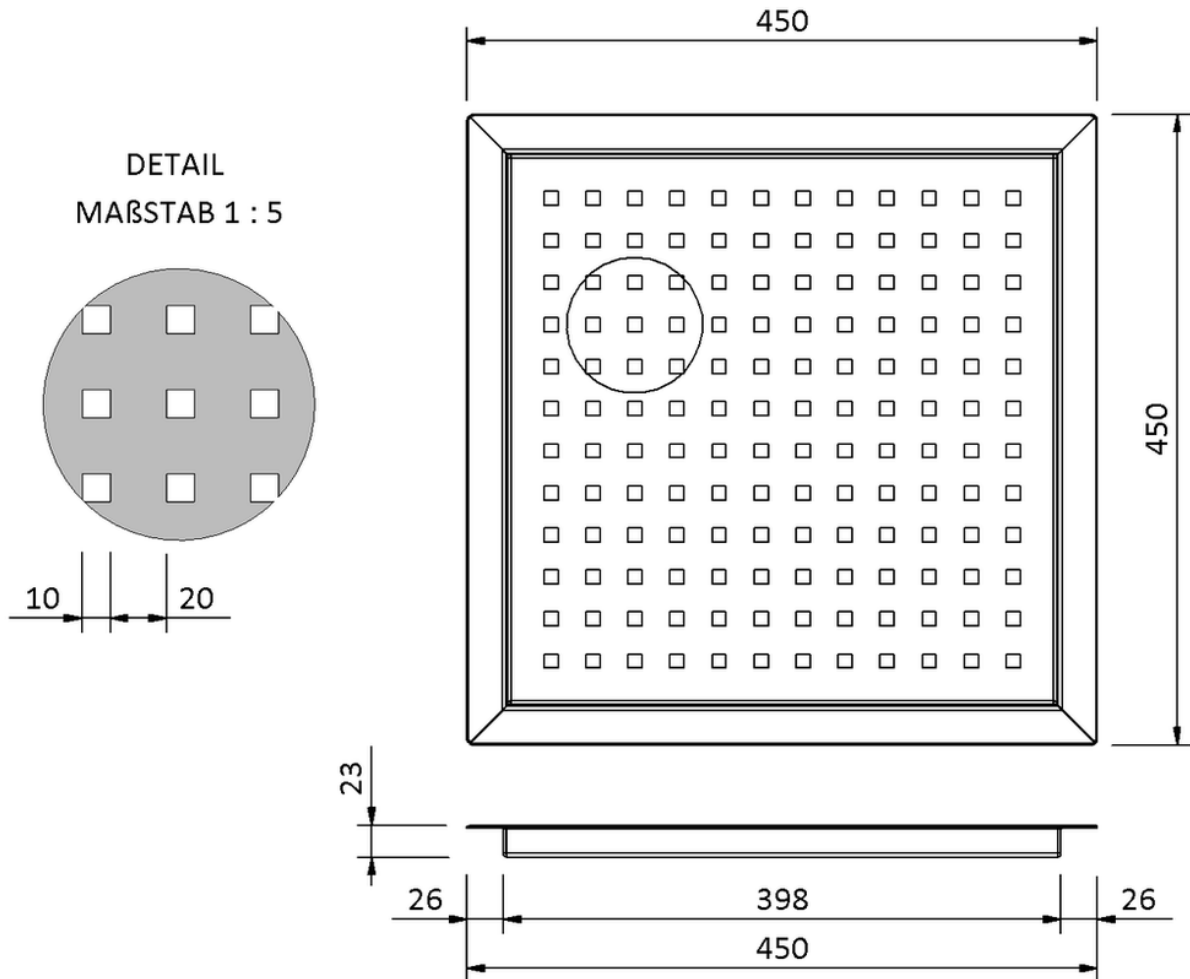

Technical drawing SitaDrain® area frame

SitaDrain® area frame, 450 x 450 x 23 mm, made of Rust-proof stainless steel
square design grating

Article number
25404041

Changes possible due to technical development, subject to mistakes and printing errors.