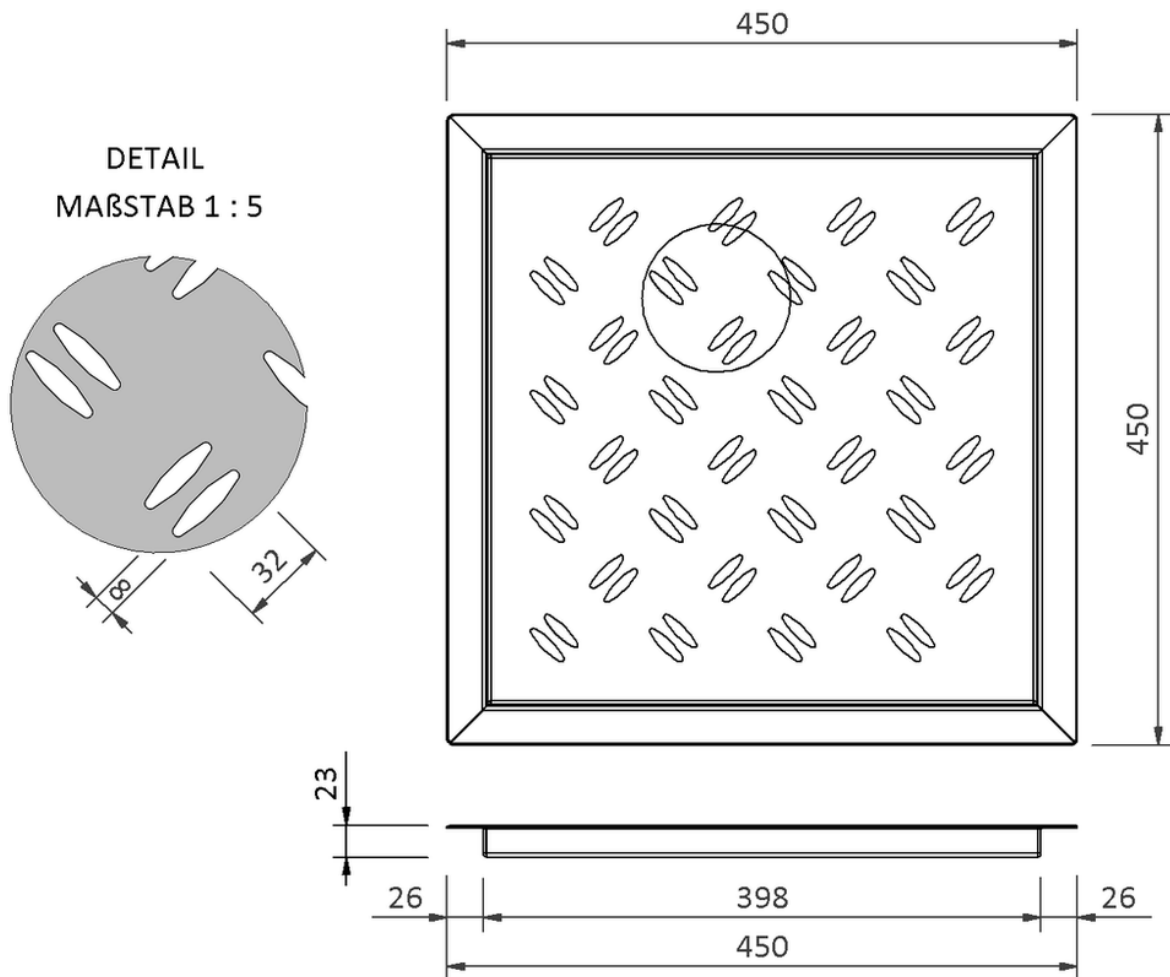

Technical drawing SitaDrain® area frame

SitaDrain® area frame, 450 x 450 x 23 mm, made of Rust-proof stainless steel
elliptical design grating

Article number
25404042

Changes possible due to technical development, subject to mistakes and printing errors.