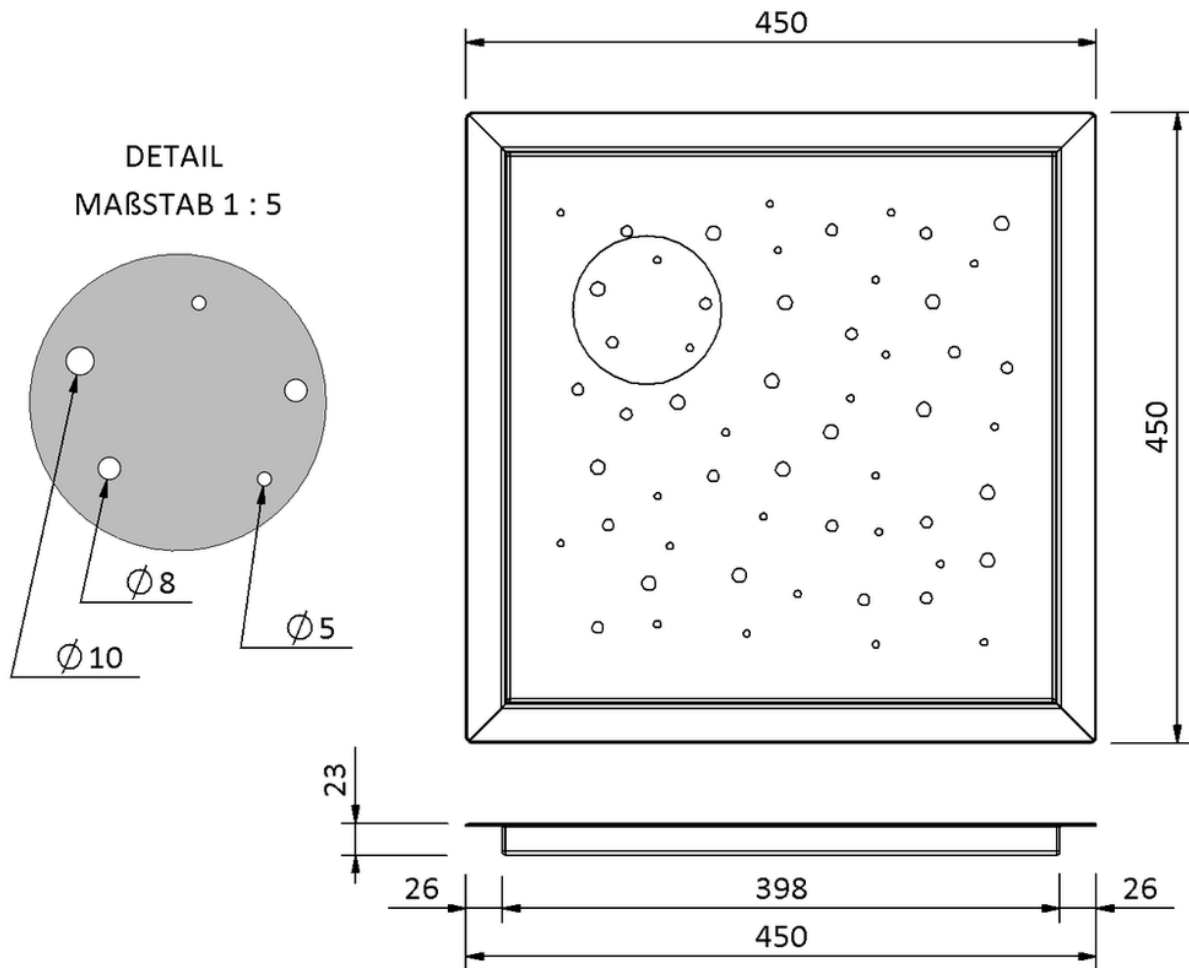

Technical drawing SitaDrain® area frame

SitaDrain® area frame, 450 x 450 x 23 mm, made of Rust-proof stainless steel
bubble design grating

Article number
25404043

Changes possible due to technical development, subject to mistakes and printing errors.