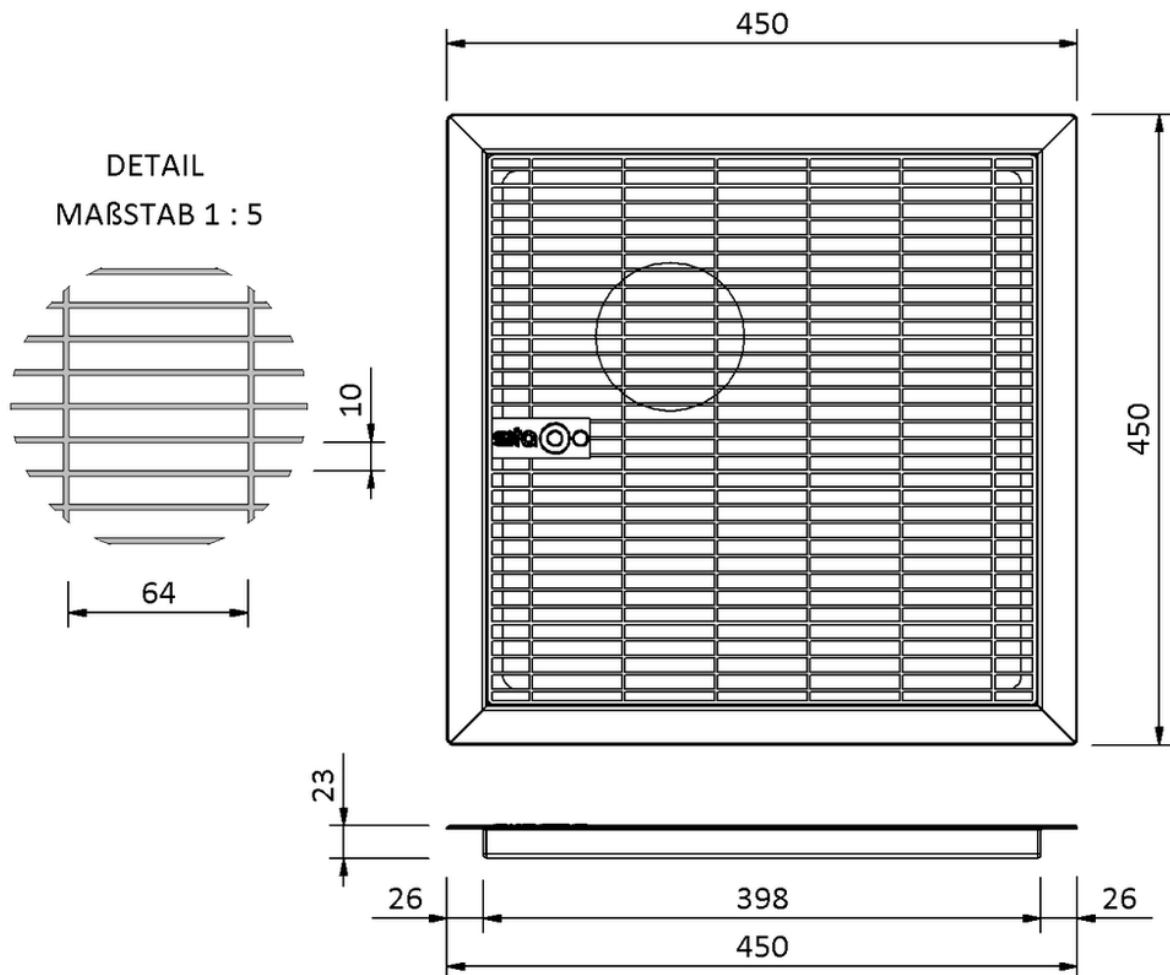

# Technical drawing SitaDrain® area frame

SitaDrain® area frame, 450 x 450 x 23 mm, made of Rust-proof stainless steel  
grating

Article number  
25404044

Changes possible due to technical development, subject to mistakes and printing errors.