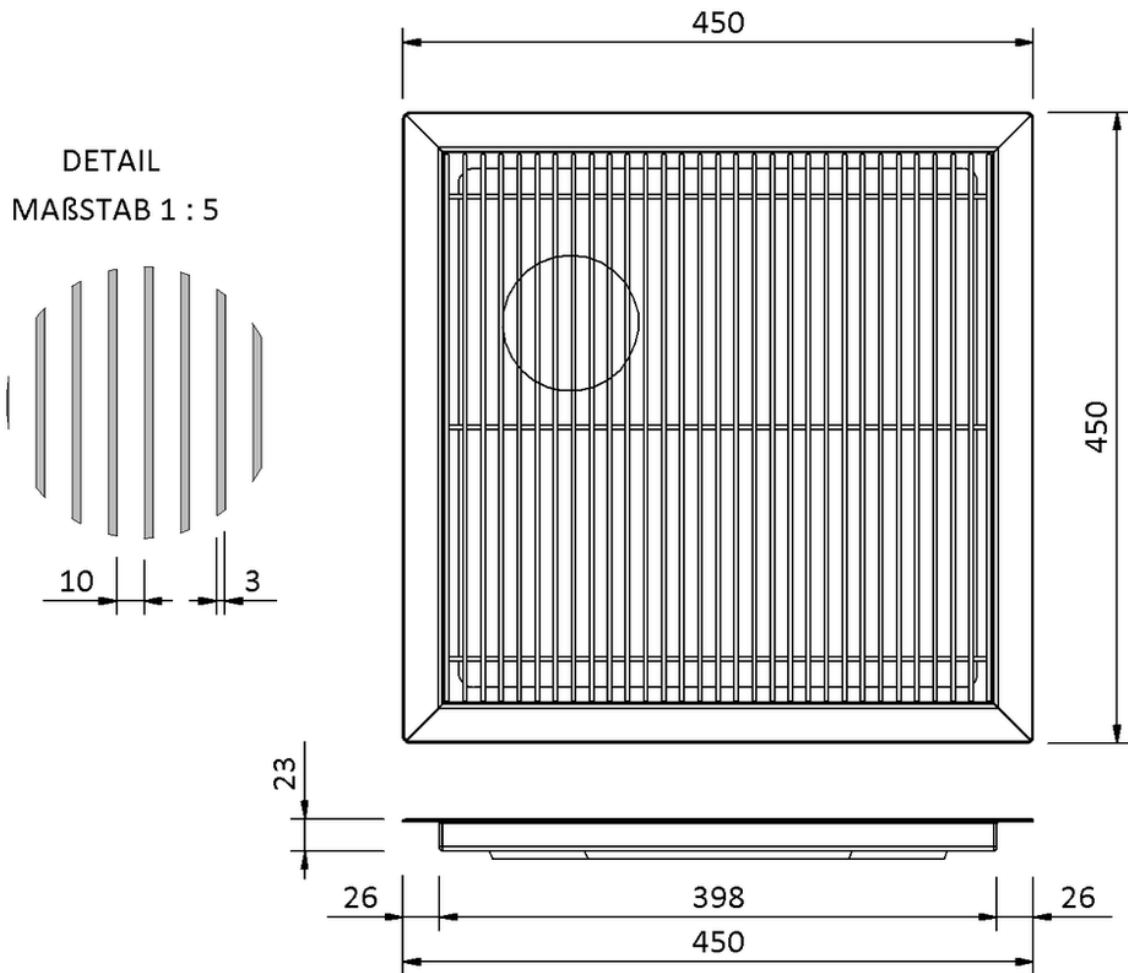

# Technical drawing Sita**Drain**<sup>®</sup> area frame

SitaDrain<sup>®</sup> area frame, 450 x 450 x 23 mm, made of Rust-proof stainless steel

longitudinal bar grating

Article number

25404045

Changes possible due to technical development, subject to mistakes and printing errors.