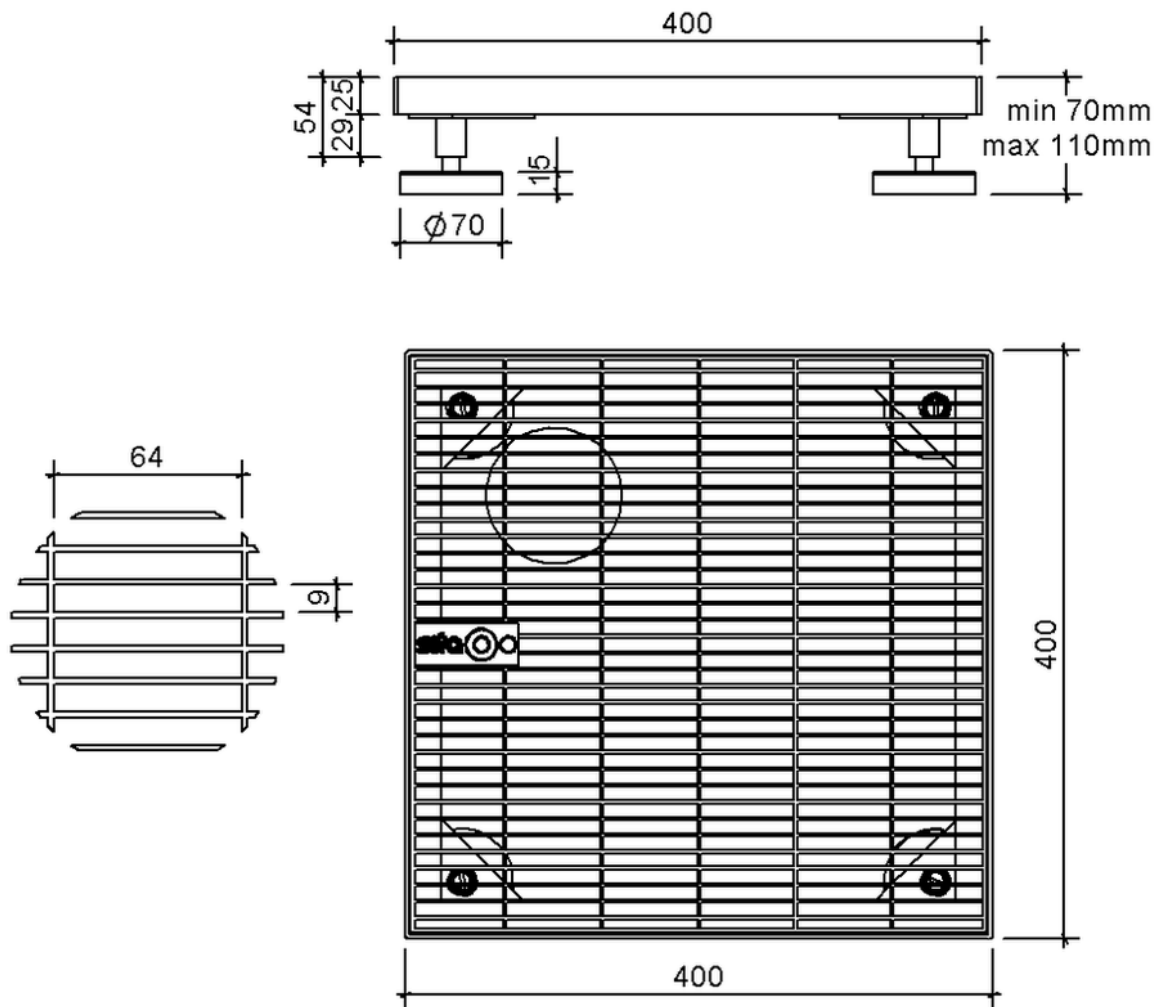

Technical drawing  
Sita**Drain**® Terra

SitaDrain® Terra, 400 x 400 x 25 mm, made of Rust-proof stainless steel  
grating

Article number  
254040

Changes possible due to technical development, subject to mistakes and printing errors.