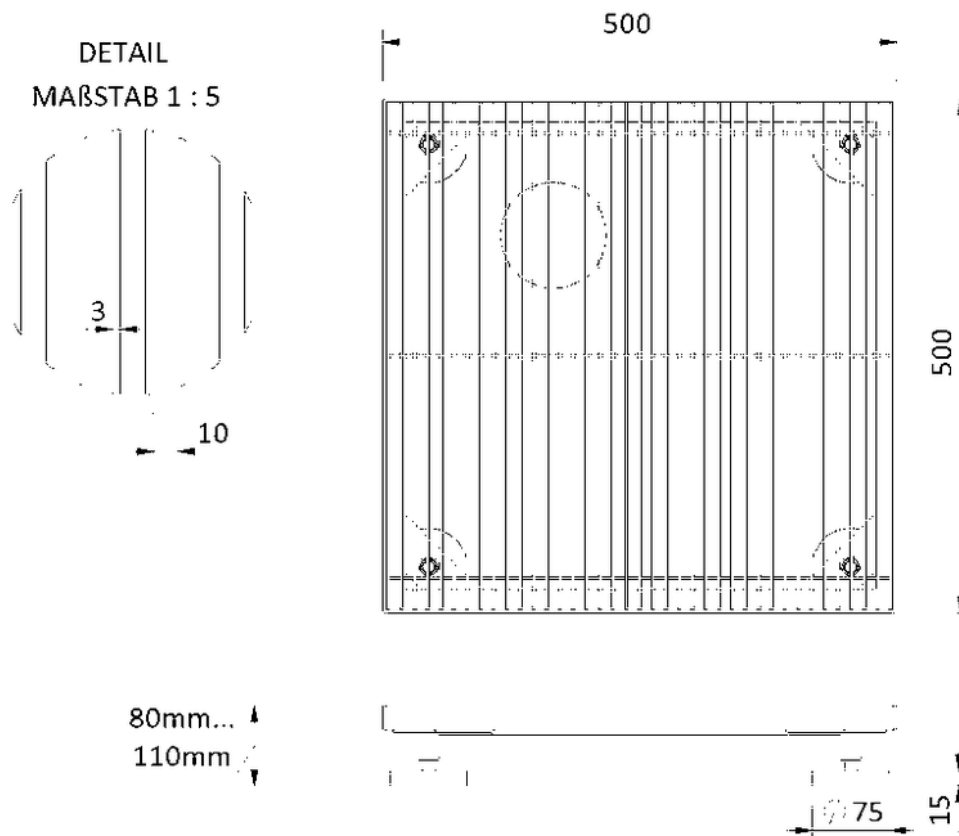

Technical drawing Sita**Drain**[®] Terra

SitaDrain[®] Terra, 500 x 500 x 25 mm, made of Rust-proof stainless steel

longitudinal bar grating

Article number

25505015

Changes possible due to technical development, subject to mistakes and printing errors.