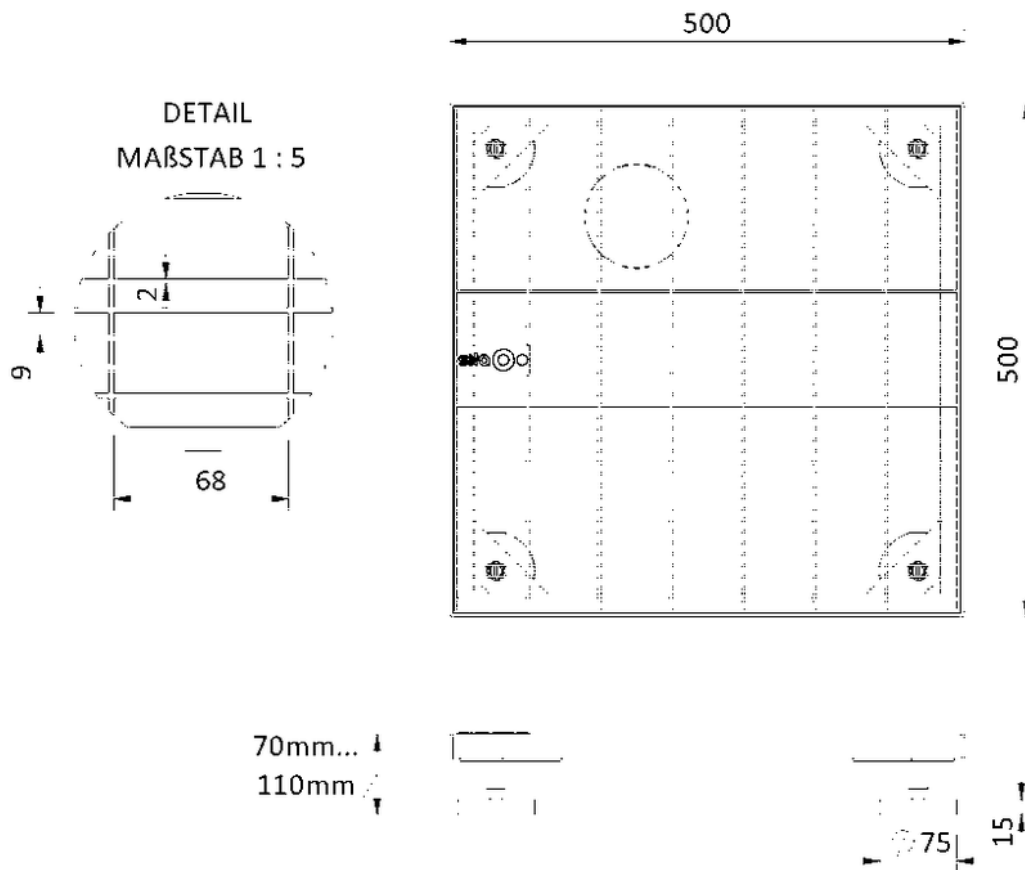

Technical drawing Sita**Drain**® Terra

SitaDrain® Terra, 500 x 500 x 25 mm, made of Rust-proof stainless steel
grating

Article number
255050

Changes possible due to technical development, subject to mistakes and printing errors.