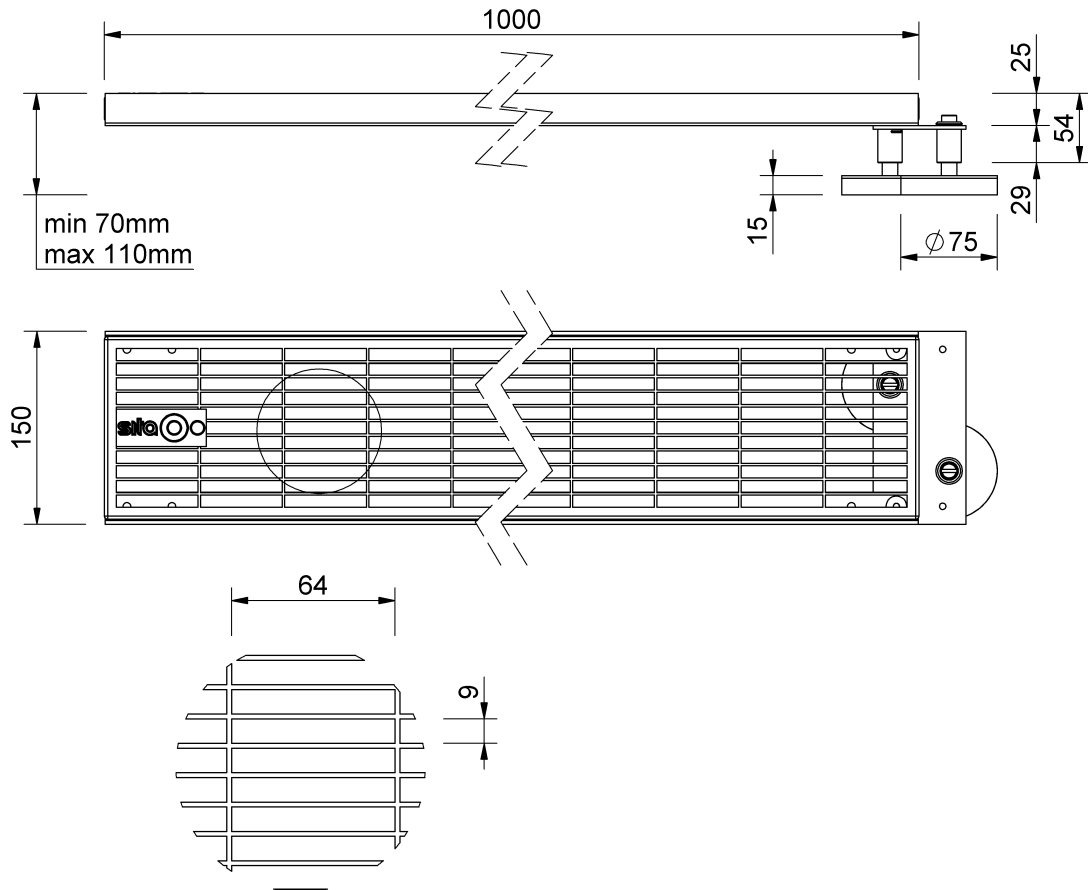

Technical drawing Sita**Drain**[®] Endlos adapter

SitaDrain[®] Endlos adapter, 1000 x 150 x 25 mm, made of Galvanised steel

Intermediate piece

Article number

271544

Changes possible due to technical development, subject to mistakes and printing errors.