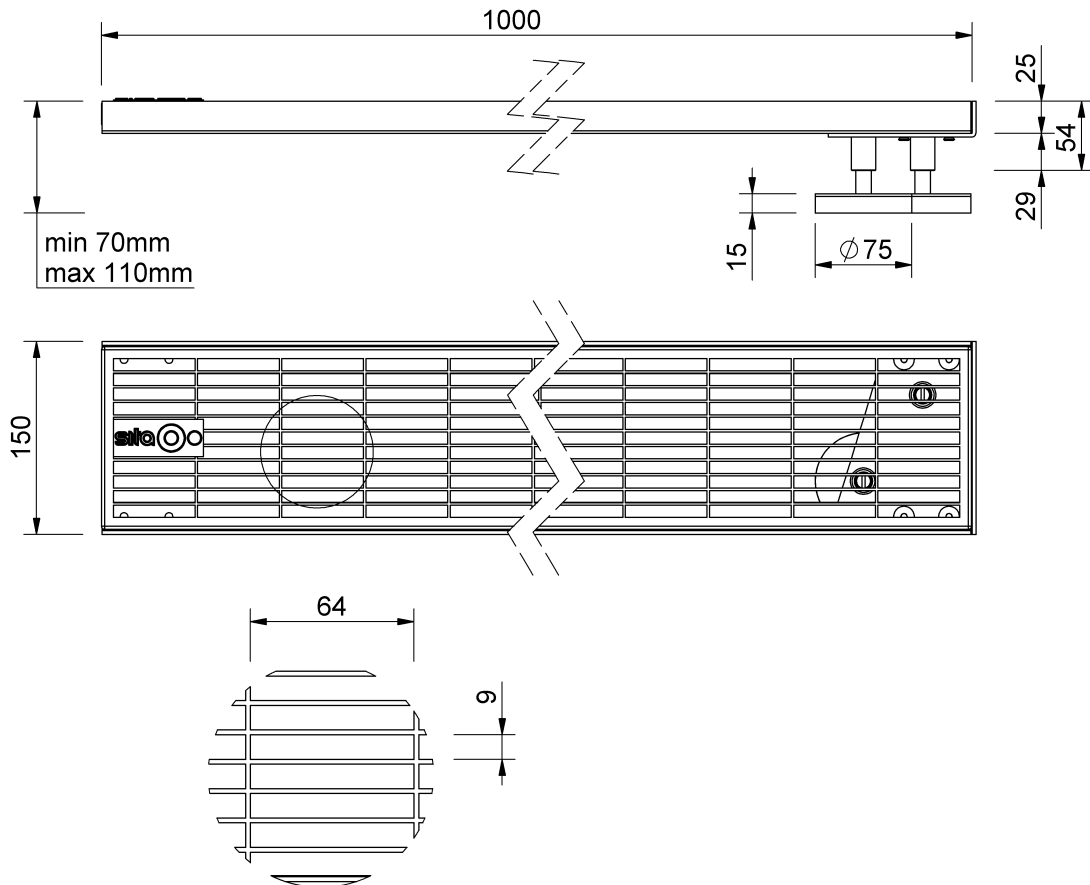

Technical drawing

SitaDrain® Endlos end piece

SitaDrain® Endlos end piece, 1000 x 150 x 25 mm, made of Galvanised steel

End piece

Article number

271588

Changes possible due to technical development, subject to mistakes and printing errors.