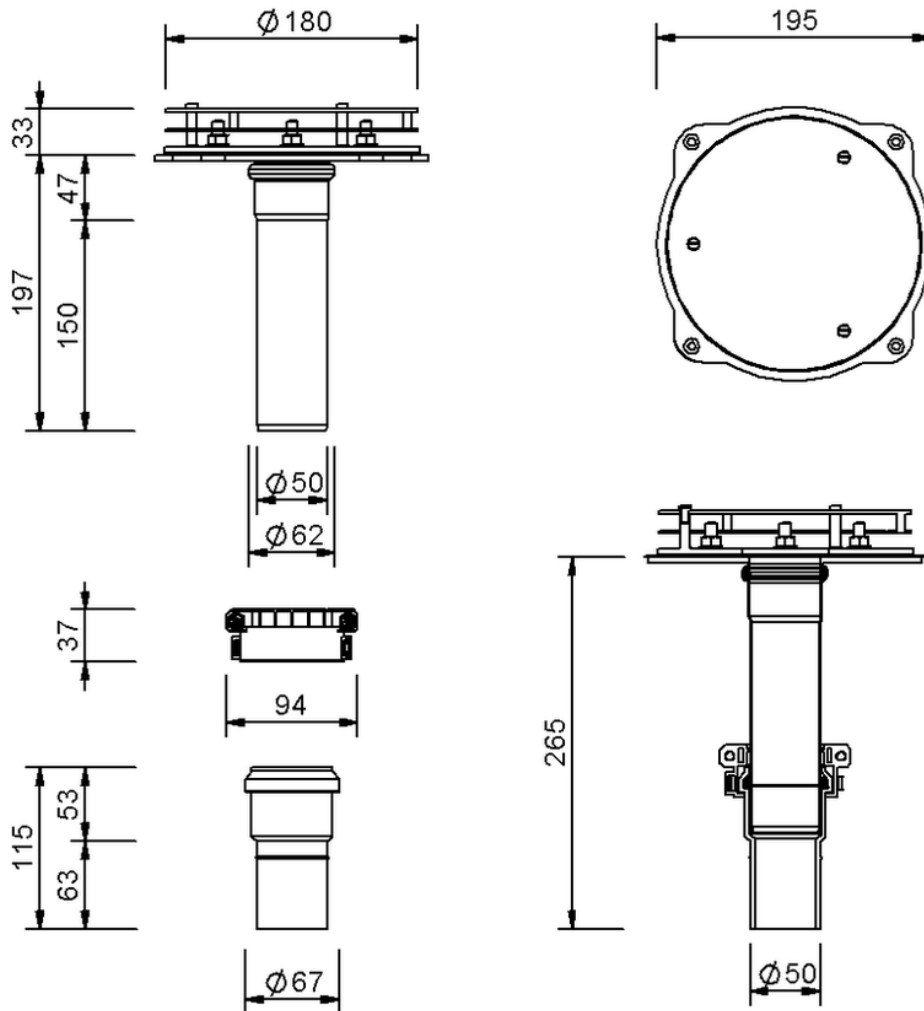

Technical drawing Sita**DSS** Ravana DN 50

SitaDSS Ravana DN 50, with Screw-on flange

Article number

280099

Changes possible due to technical development, subject to mistakes and printing errors.

Sita Bauelemente GmbH * Ferdinand-Braun-Strasse 1 * 33378 Rheda-Wiedenbrück, Germany * Tel +49 2522 8340-0 * Fax +49 2522 8340-100 * info@sita-bauelemente.de * www.sita-bauelemente.de