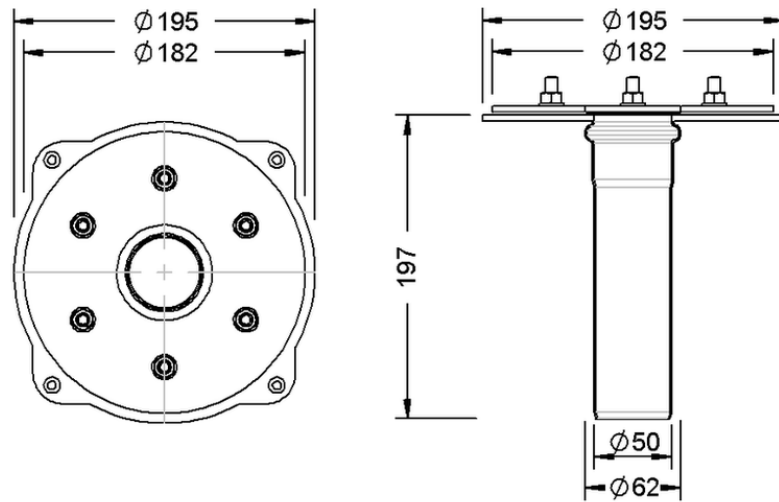

# Technical drawing

## Sita**DSS** Ravana extension element

---

---

SitaDSS Ravana extension element, with Screw-on flange

Article number

282599

Changes possible due to technical development, subject to mistakes and printing errors.