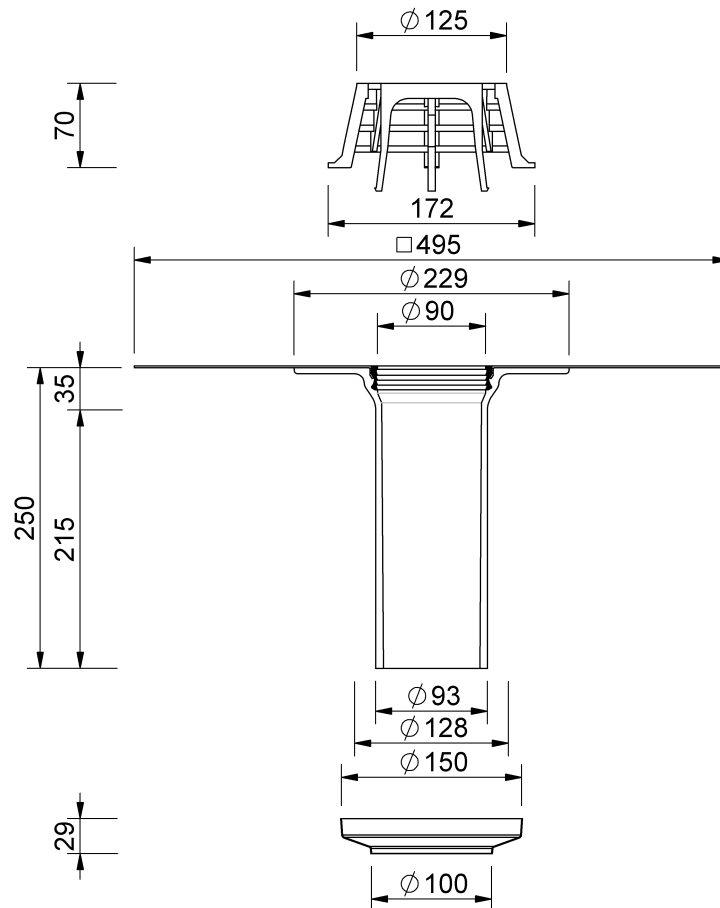

# Technical drawing SitaCarport

SitaCarport, with bitumen-sleeve  
With zinc closure cap

Article number  
292800

Changes possible due to technical development, subject to mistakes and printing errors.

Sita Bauelemente GmbH \* Ferdinand-Braun-Strasse 1 \* 33378 Rheda-Wiedenbrück, Germany \* Tel +49 2522 8340-0 \* Fax +49 2522 8340-100 \* info@sita-bauelemente.de \* www.sita-bauelemente.de