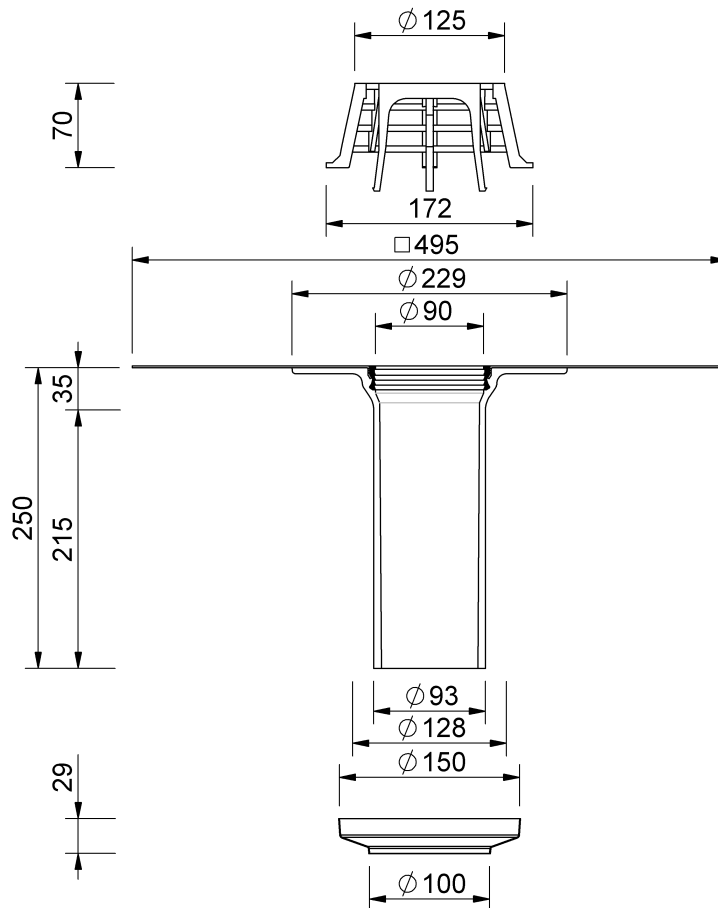

Technical drawing SitaCarport

SitaCarport, with bitumen-sleeve
With copper closure cap

Article number
292900

Changes possible due to technical development, subject to mistakes and printing errors.

Sita Bauelemente GmbH * Ferdinand-Braun-Strasse 1 * 33378 Rheda-Wiedenbrück, Germany * Tel +49 2522 8340-0 * Fax +49 2522 8340-100 * info@sita-bauelemente.de * www.sita-bauelemente.de