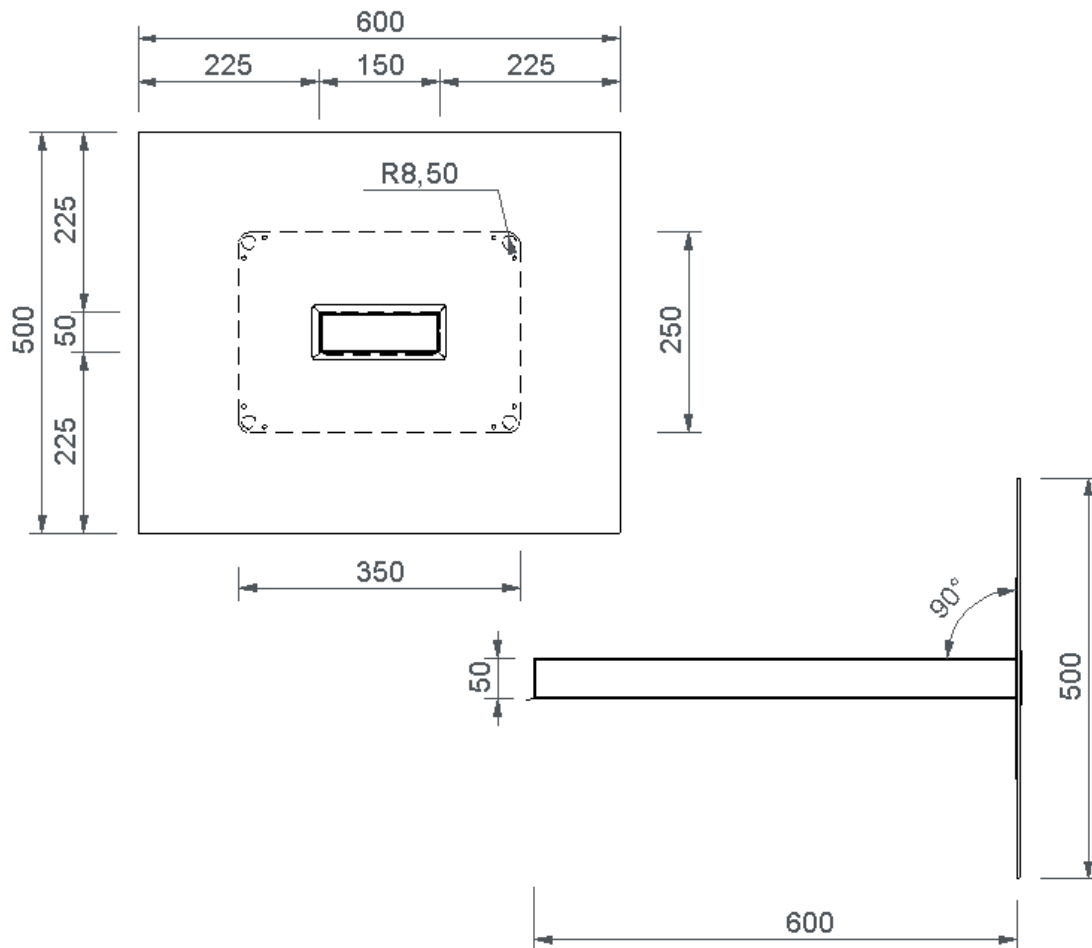

# Technical drawing

## Sita**Steel** rectangular waterspout 150 x 50

---

---

SitaSteel rectangular waterspout 150 x 50, with bitumen-sleeve

Article number

30101000

Changes possible due to technical development, subject to mistakes and printing errors.