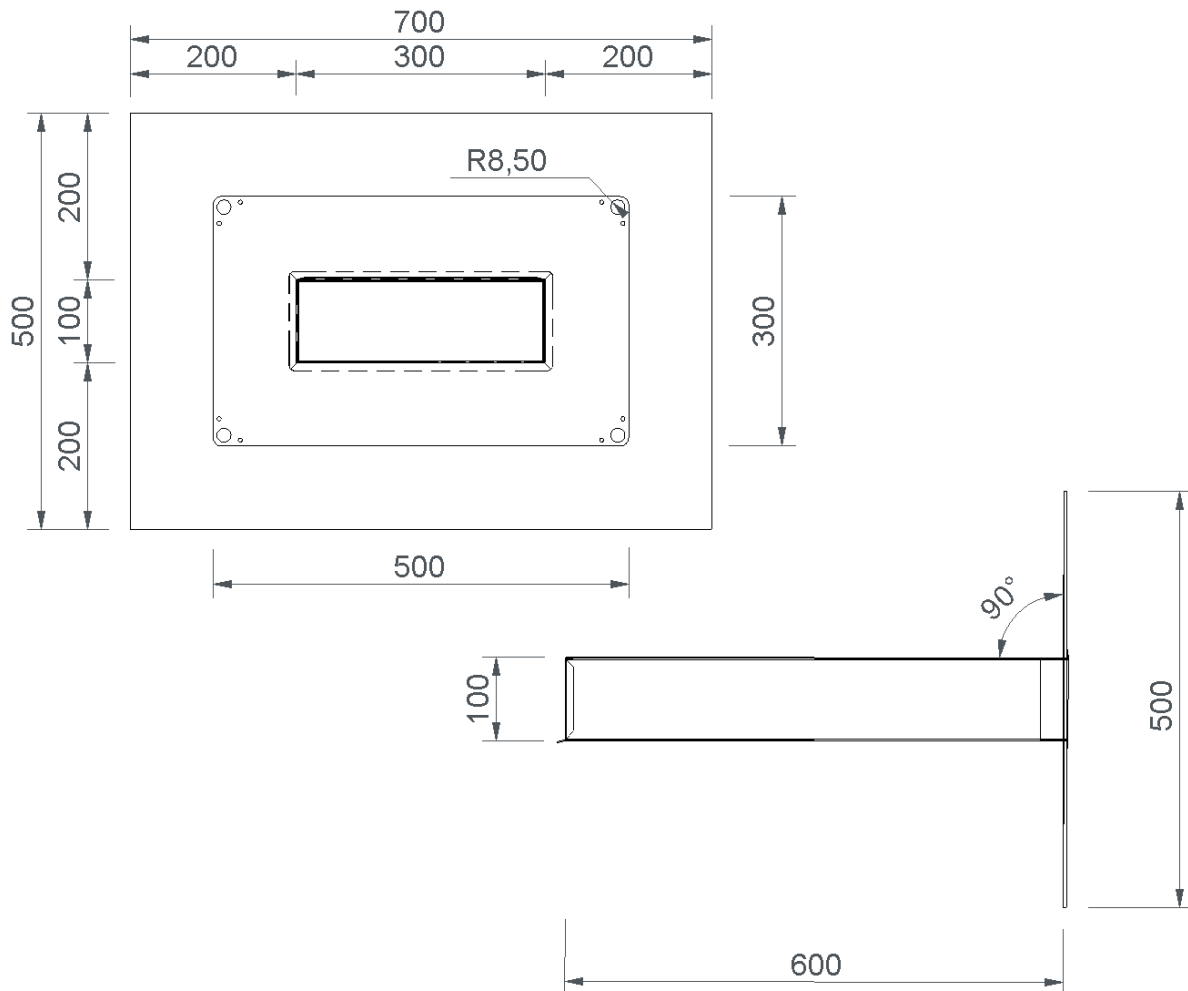

Technical drawing

Sita**Steel** rectangular waterspout 300 x 100

SitaSteel rectangular waterspout 300 x 100, with bitumen-sleeve

Article number

30101100

Changes possible due to technical development, subject to mistakes and printing errors.