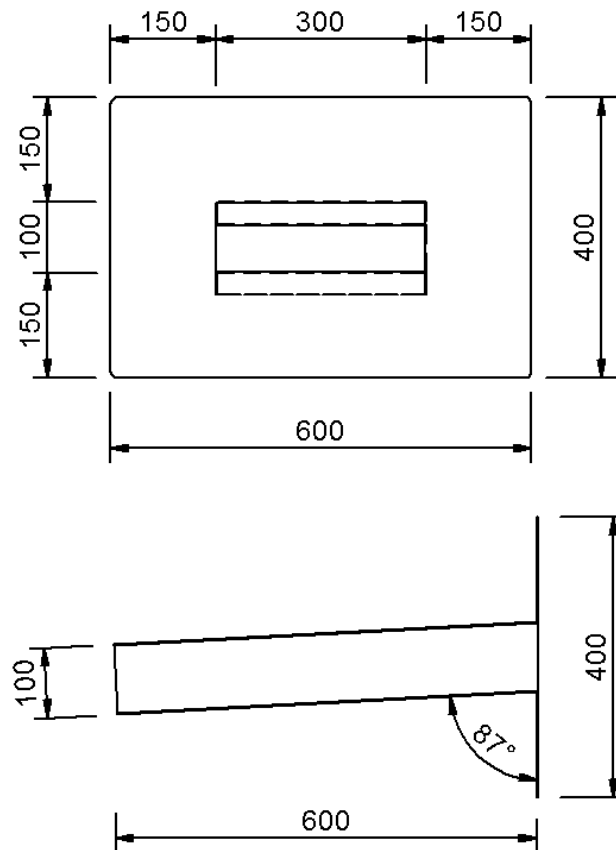

Technical drawing

Sita**Steel** rectangular waterspout Fluid 300 x 100

SitaSteel rectangular waterspout Fluid 300 x 100, with Adhesive flange,

Article number
30101190

Changes possible due to technical development, subject to mistakes and printing errors.