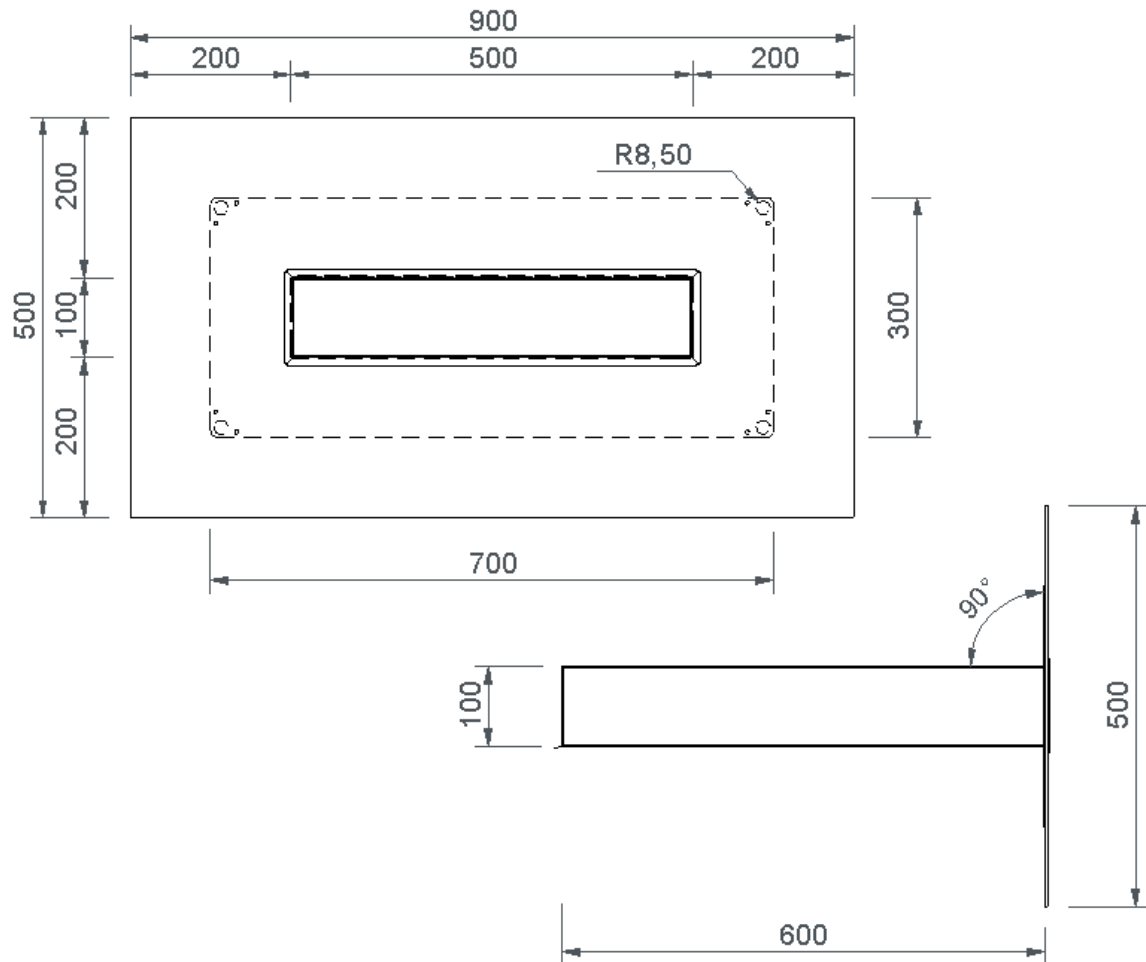

# Technical drawing

## Sita**Steel** rectangular waterspout 500 x 100

SitaSteel rectangular waterspout 500 x 100, with bitumen-sleeve

Article number

30101200

Changes possible due to technical development, subject to mistakes and printing errors.