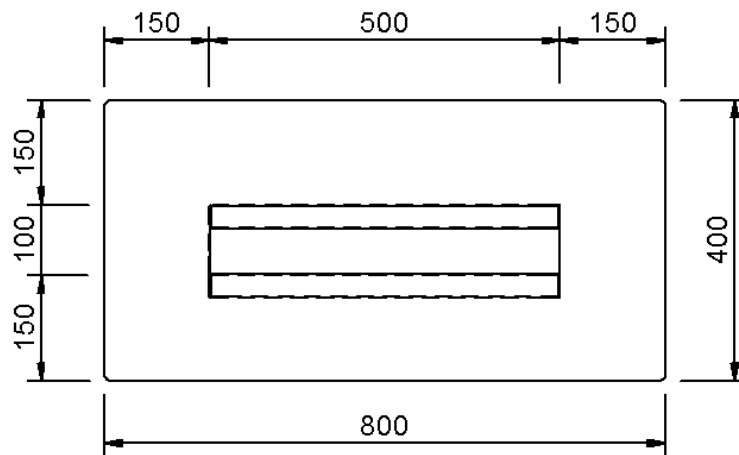

Technical drawing

Sita**Steel** rectangular waterspout Fluid 500 x 100

SitaSteel rectangular waterspout Fluid 500 x 100, with Adhesive flange,

Article number

30101290

Changes possible due to technical development, subject to mistakes and printing errors.