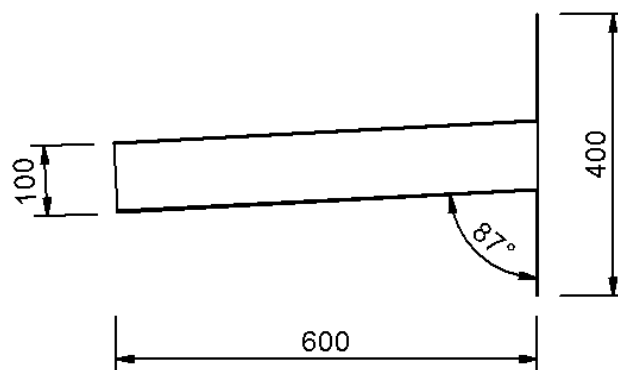

Technical drawing

Sita**Steel** rectangular waterspout Fluid 500 x 100

SitaSteel rectangular waterspout Fluid 500 x 100, with Adhesive flange,

Article number

30101290

Changes possible due to technical development, subject to mistakes and printing errors.