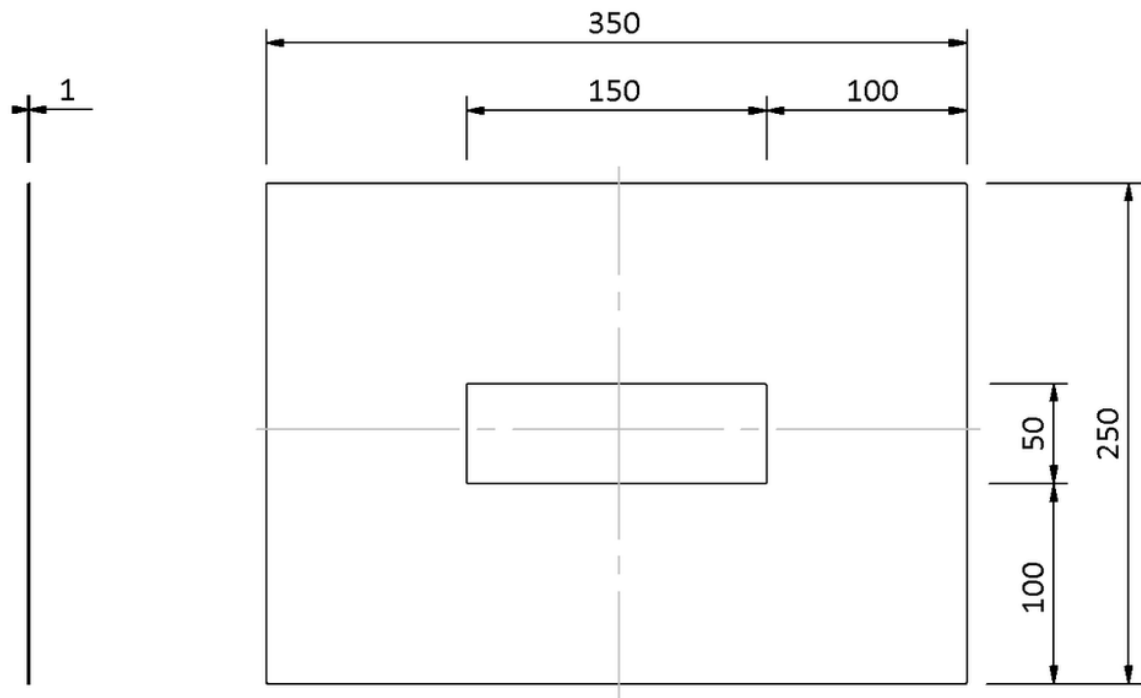

Technical drawing Sita**Steel** cladding cover plate

SitaSteel cladding cover plate, 350 x 250 mm, for SitaSteel rectangular waterspout 150 x 50

Article number

30111091

Changes possible due to technical development, subject to mistakes and printing errors.