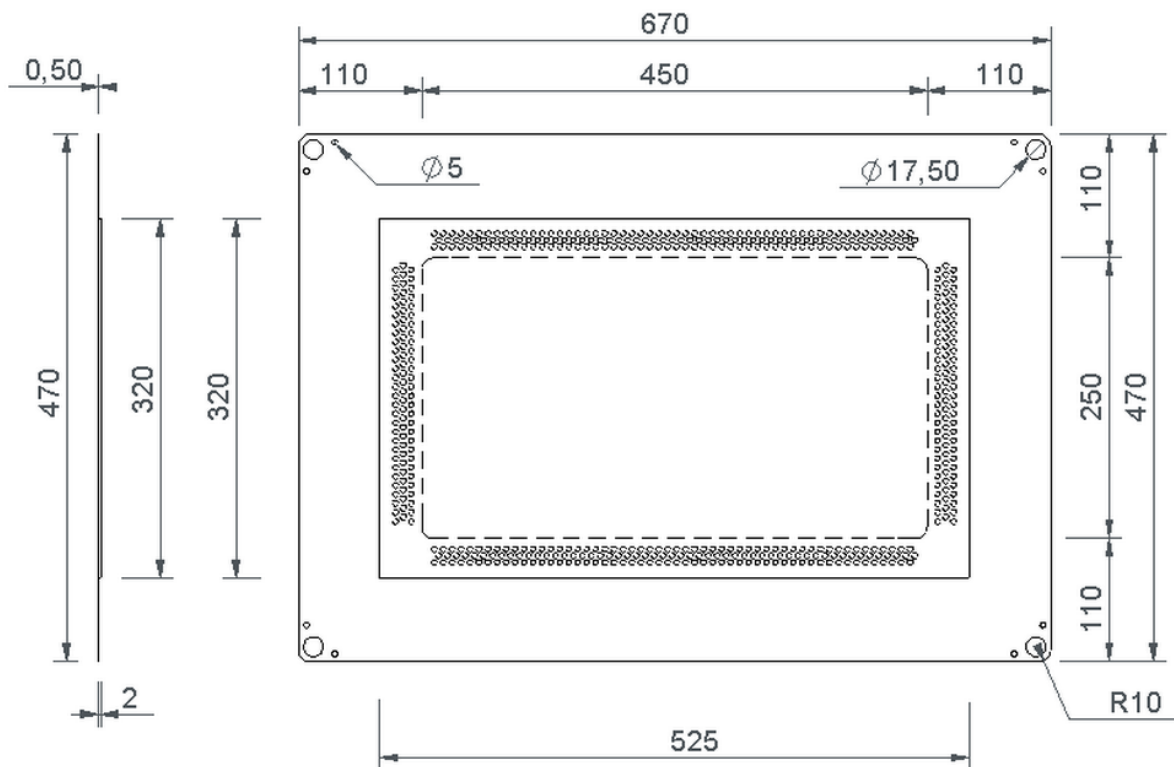

Technical drawing

SitaSteel vapour barrier plate for SitaSteel rectangular waterspout 300x100

SitaSteel vapour barrier plate for SitaSteel rectangular waterspout 300x100, made of Stainless steel, EPDM

Article number