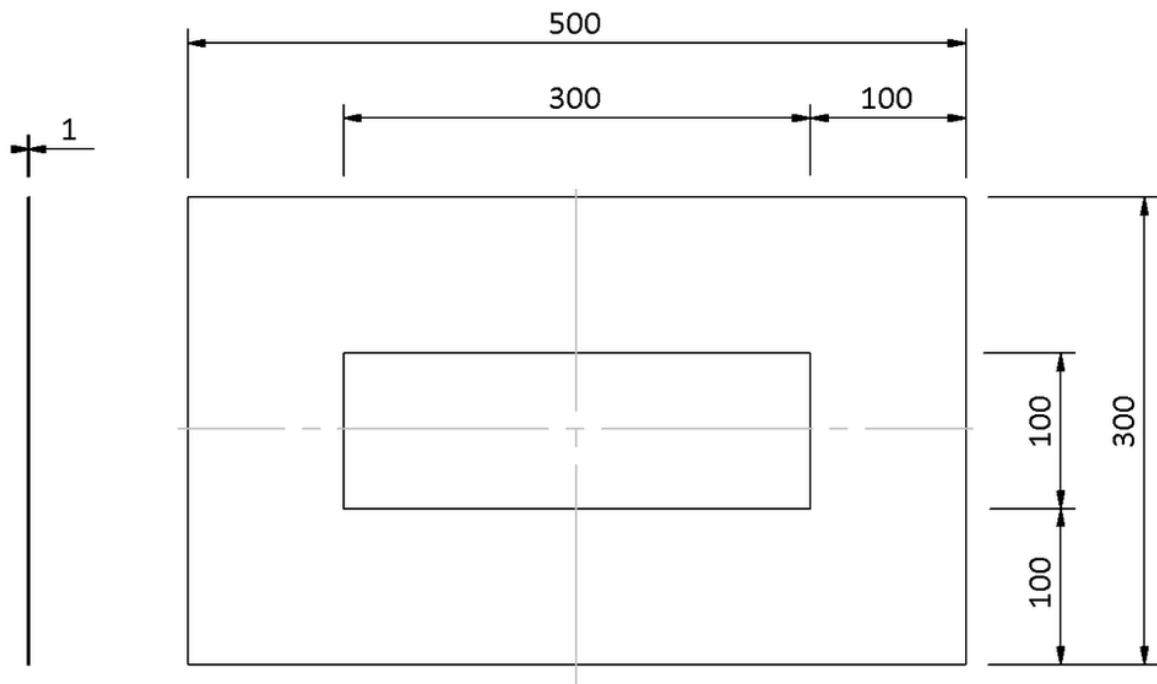

Technical drawing Sita**Steel** cladding cover plate

SitaSteel cladding cover plate, 500 x 300 mm, for SitaSteel rectangular waterspout 300 x 100

Article number

30111191

Changes possible due to technical development, subject to mistakes and printing errors.