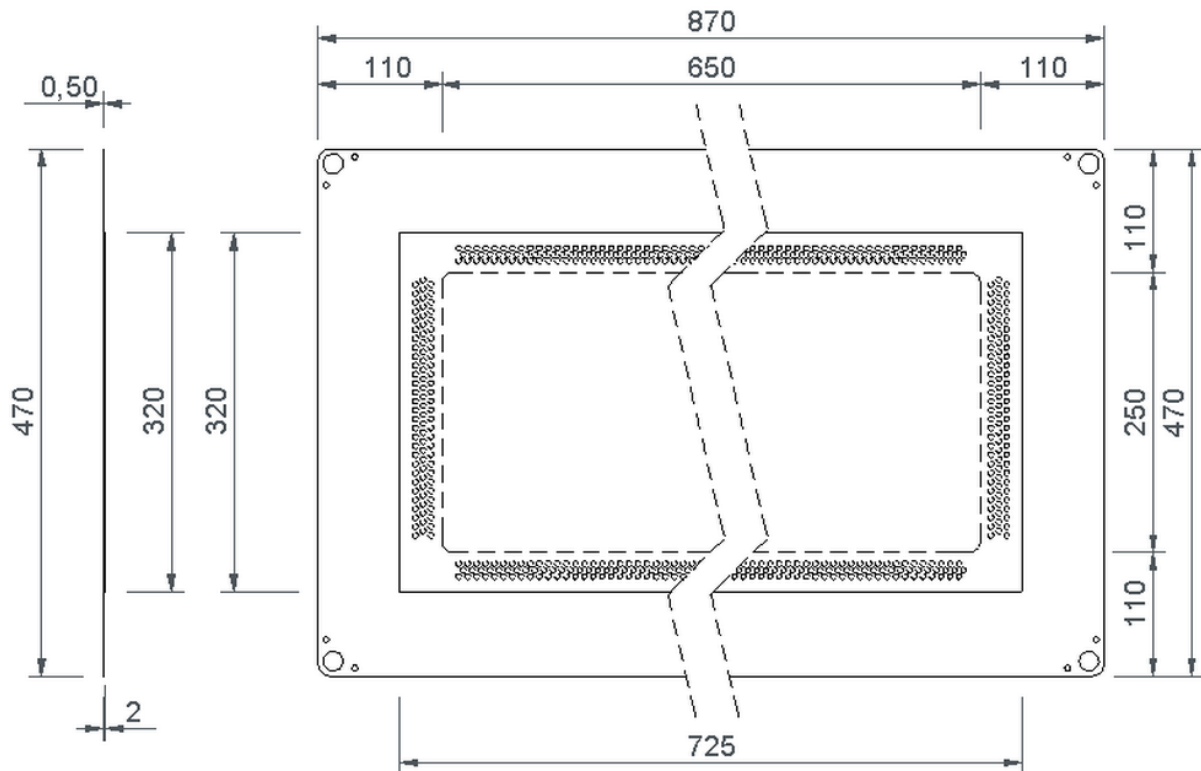

## Technical drawing

# Sita**Steel** vapour barrier plate for SitaSteel rectangular waterspout 500x100

SitaSteel vapour barrier plate for SitaSteel rectangular waterspout 500x100, made of Stainless steel, EPDM

Article number