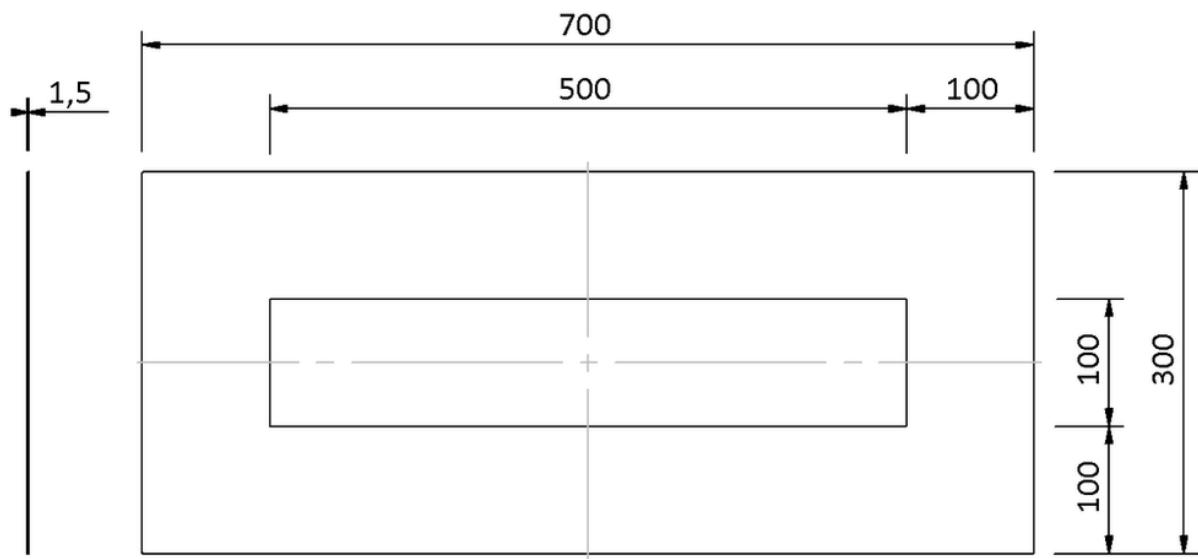

Technical drawing Sita**Steel** cladding cover plate

SitaSteel cladding cover plate, 700 x 300 mm, for SitaSteel rectangular waterspout 500 x 100

Article number

30111291

Changes possible due to technical development, subject to mistakes and printing errors.