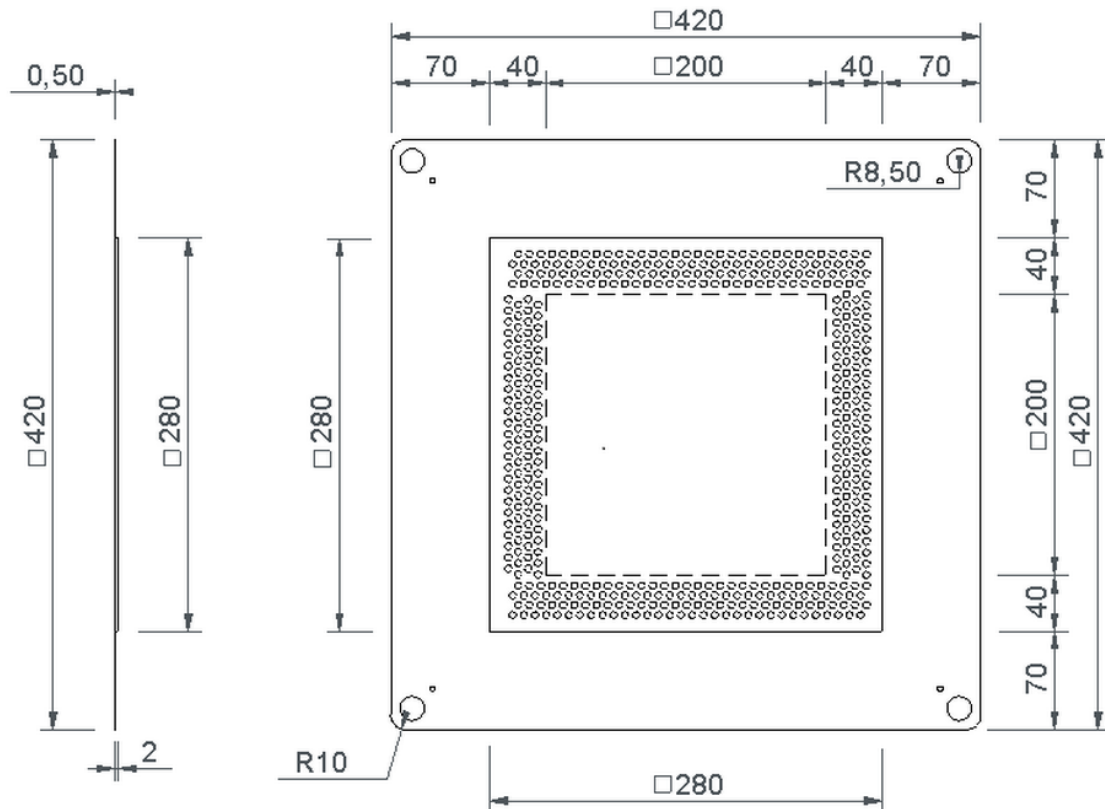

Technical drawing

Sita**Steel** vapour barrier plate for SitaSteel rectangular waterspout 150x50

SitaSteel vapour barrier plate for SitaSteel rectangular waterspout 150x50, made of Stainless steel, EPDM