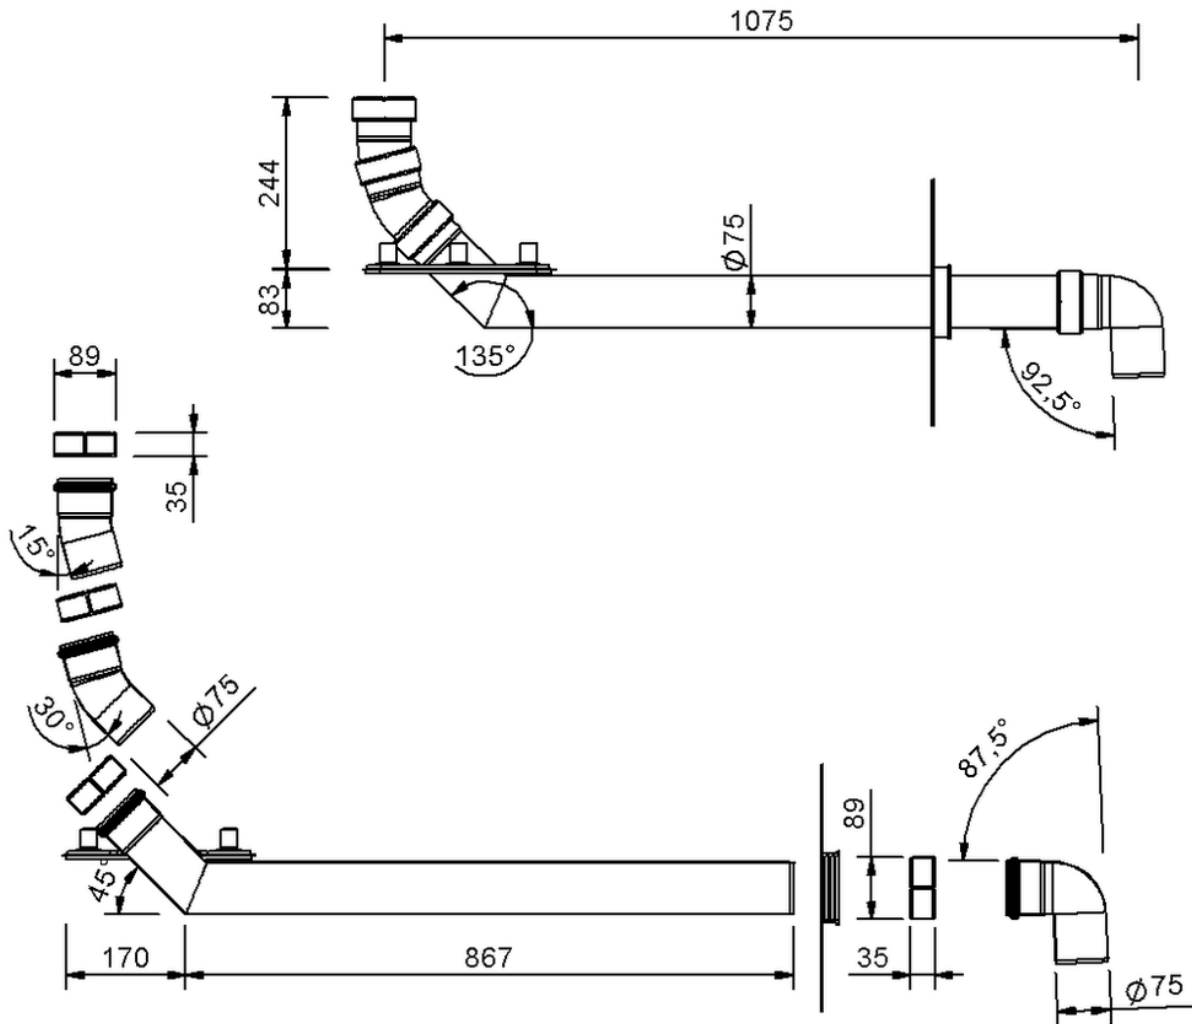

# Technical drawing Sita**Kaskade** Inside

SitaKaskade Inside, made of Rust-free stainless steel  
for downspout

Article number  
330299

Changes possible due to technical development, subject to mistakes and printing errors.