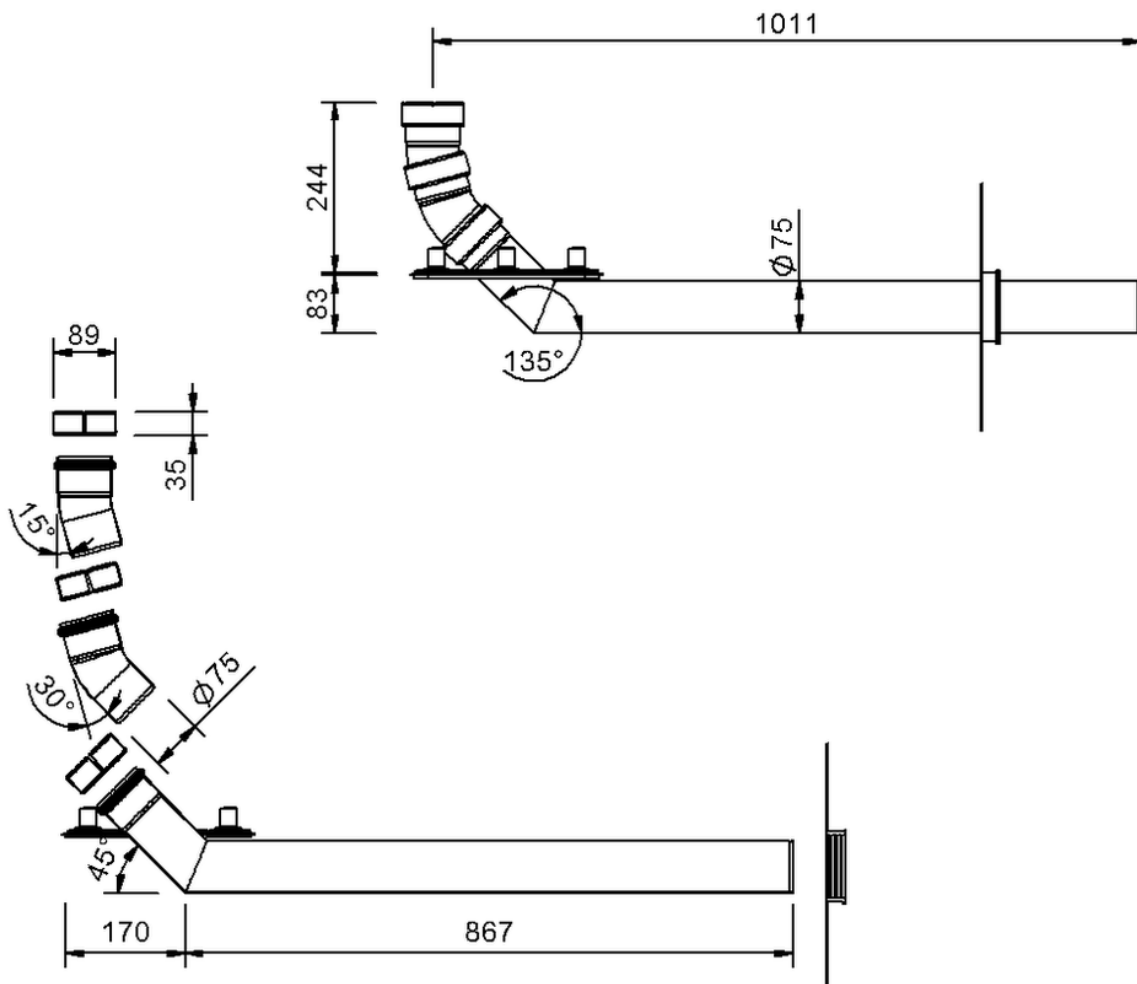

Technical drawing Sita**Kaskade** Inside

SitaKaskade Inside, made of Rust-free stainless steel
as waterspout

Article number
330399

Changes possible due to technical development, subject to mistakes and printing errors.