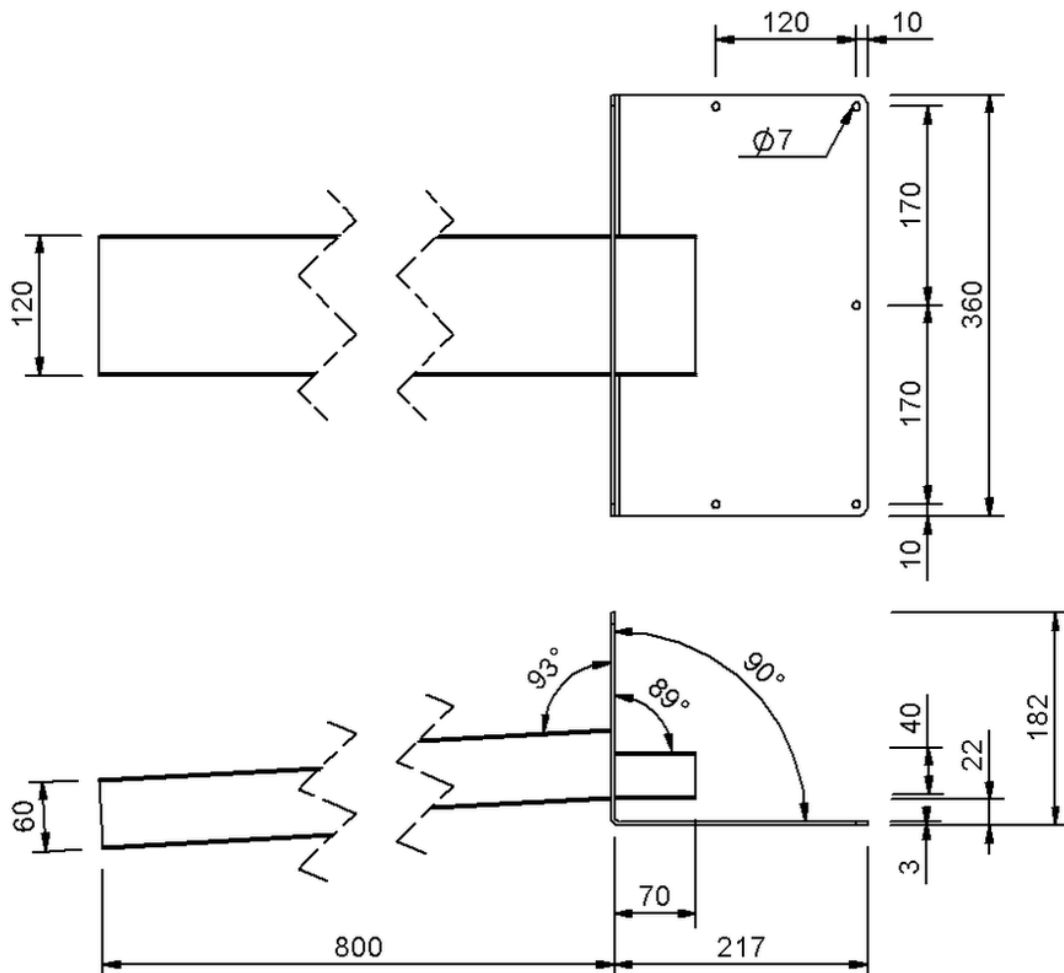

## Technical drawing

### Sita**Kaskade** Flat parapet lead-through

SitaKaskade Flat parapet lead-through, made of Rust-free stainless steel

800 mm

Article number

330400

Changes possible due to technical development, subject to mistakes and printing errors.