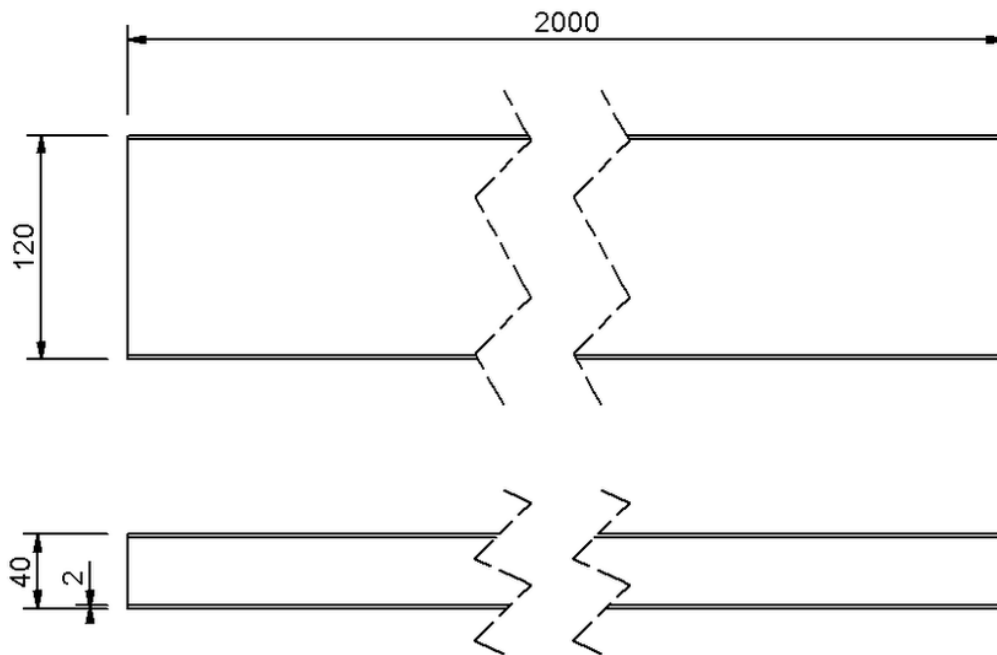

Technical drawing
Sita**Kaskade** Flat flat channel 2 m

SitaKaskade Flat flat channel 2 m, made of Rust-free stainless steel
2 m

Article number
330401

Changes possible due to technical development, subject to mistakes and printing errors.