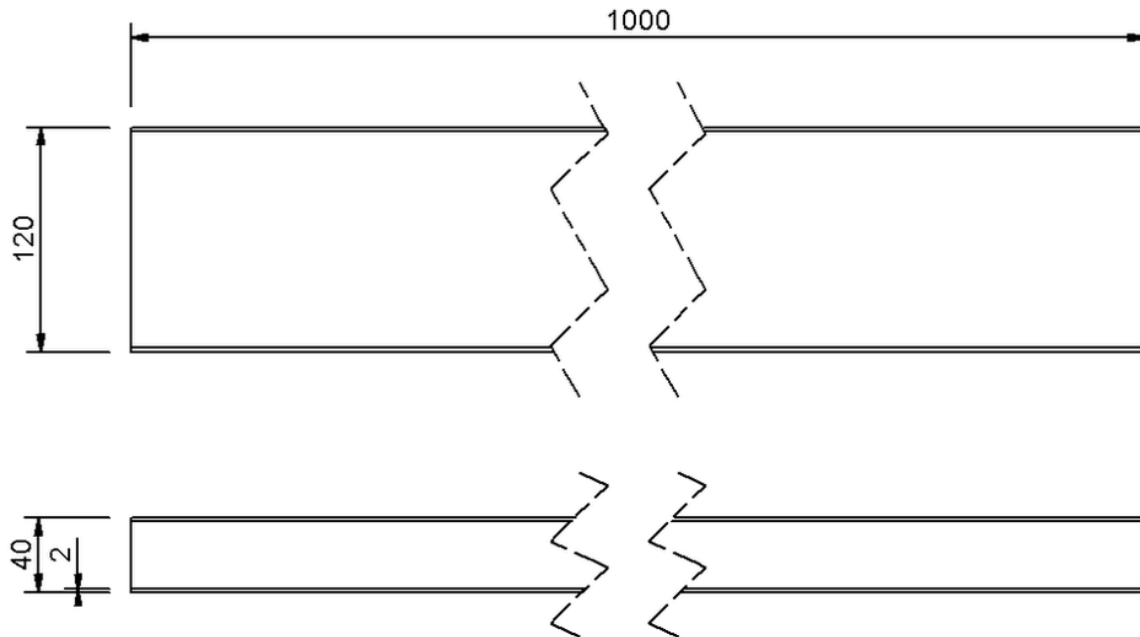

Technical drawing

Sita**Kaskade** Flat flat channel 1 m

SitaKaskade Flat flat channel 1 m, made of Rust-free stainless steel
1 m

Article number
330402

Changes possible due to technical development, subject to mistakes and printing errors.