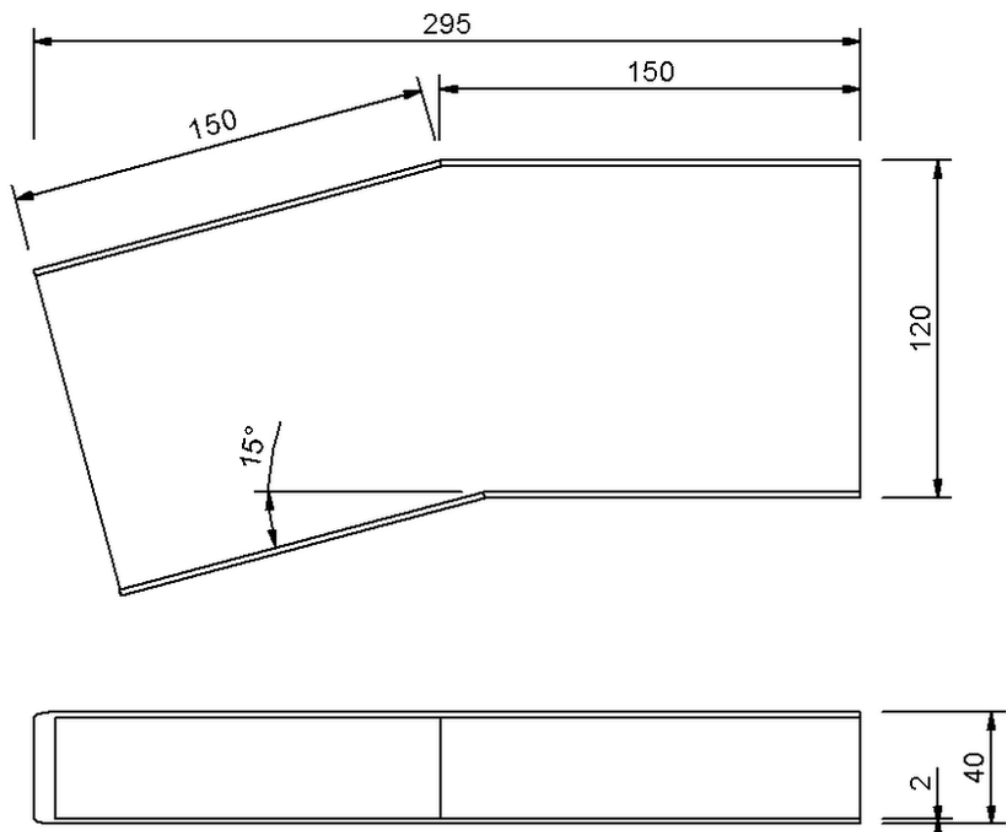

Technical drawing  
Sita**Kaskade** Flat bend 15°

---

---

SitaKaskade Flat bend 15°, made of Rust-free stainless steel  
15°

Article number  
330407

Changes possible due to technical development, subject to mistakes and printing errors.