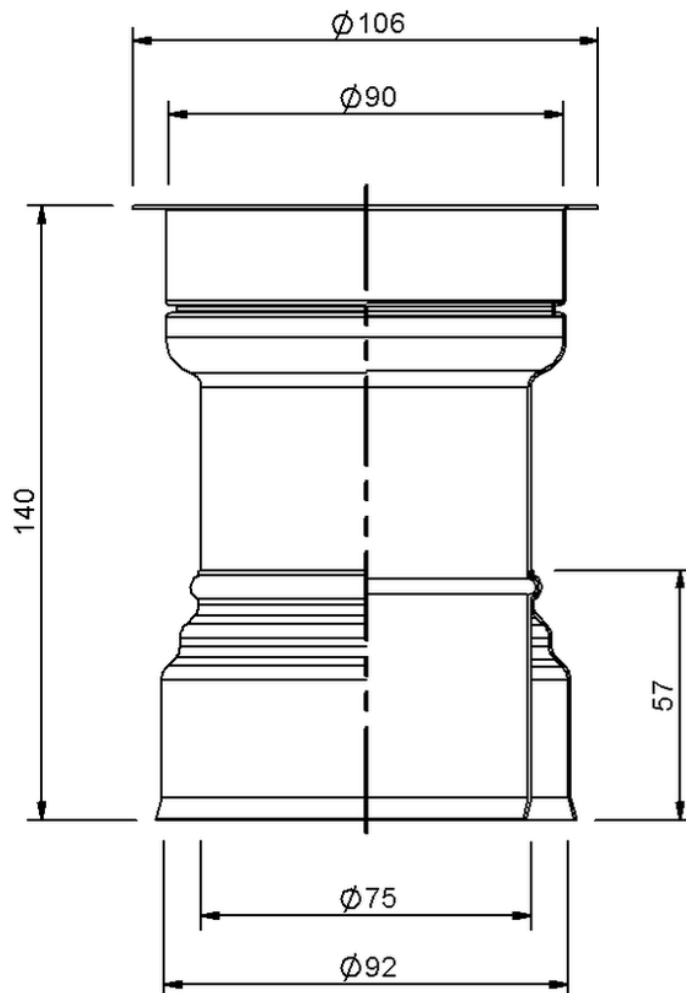

Technical drawing
Sita**Concrete** DN 70, 140 mm

SitaConcrete DN 70, 140 mm
140 mm

Article number
340214

Changes possible due to technical development, subject to mistakes and printing errors.

Sita Bauelemente GmbH * Ferdinand-Braun-Strasse 1 * 33378 Rheda-Wiedenbrück, Germany * Tel +49 2522 8340-0 * Fax +49 2522 8340-100 * info@sita-bauelemente.de * www.sita-bauelemente.de