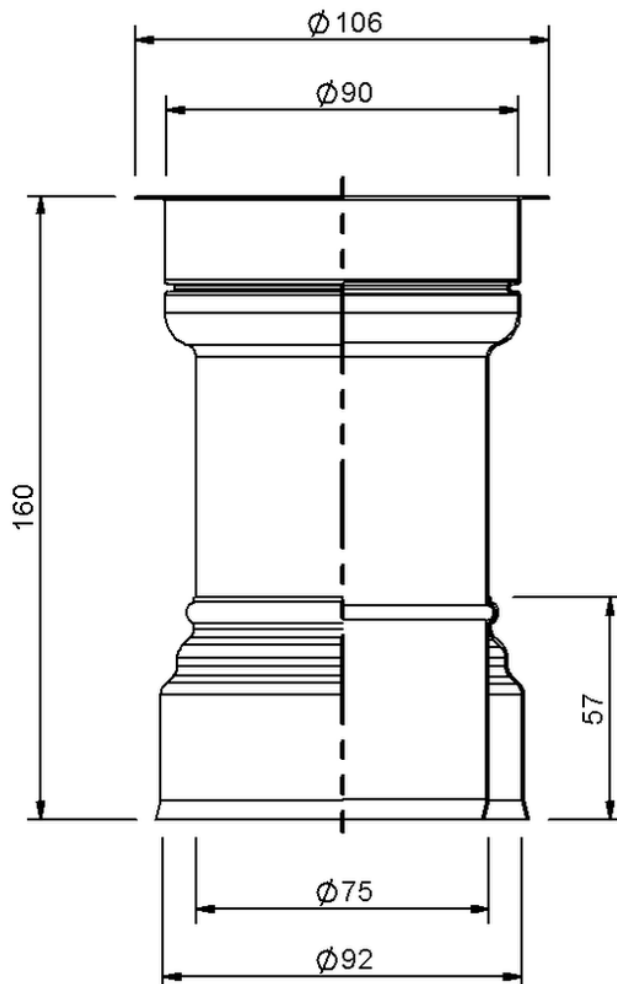

Technical drawing
Sita**Concrete** DN 70, 160 mm

SitaConcrete DN 70, 160 mm
160 mm

Article number
340216

Changes possible due to technical development, subject to mistakes and printing errors.

Sita Bauelemente GmbH * Ferdinand-Braun-Strasse 1 * 33378 Rheda-Wiedenbrück, Germany * Tel +49 2522 8340-0 * Fax +49 2522 8340-100 * info@sita-bauelemente.de * www.sita-bauelemente.de